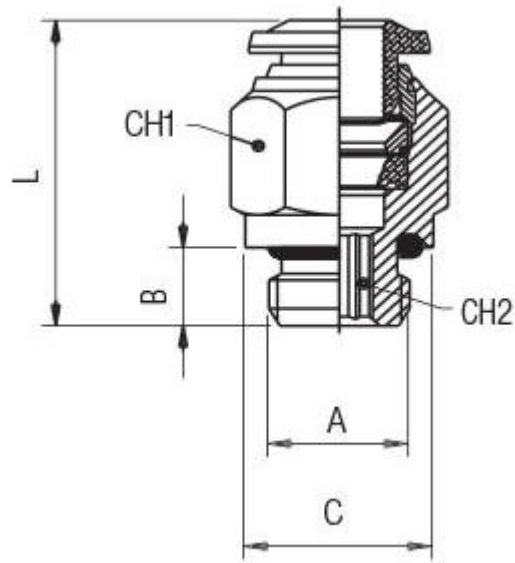

Product Description

The RS PRO straight male adaptor (parallel) works in - 0.99 bar to 20 bar pressure range. It is mainly used in dairy, coffee machine, vending, food & beverage, medical, vacuum applications. It is available in brass with Food Grade coating. In combination with FEP tubes, it is the most demanded solution for the Food & Beverage market. Because of the special coating it can be used also in aggressive environment. RoHS and REACH compliant.

General Specifications

Material	Nickel Plated Brass
Applications	Lubrication System, Cooling System, Pneumatic Machinery Equipment

Mechanical Specifications

Connection Type	Threaded, Tube
Tube Connection Size	6mm
Coupling Gender	Male
Threaded Connection	1/4 in Male
Thread Size	1/4in
Hose Barb Connection	6mm
Mounting Hole Diameter	16mm
Wrench Size1	13
Wrench Size2	4
Length	23.4mm

Operation Environment Specifications

Minimum Operating Temperature	-15°C
Maximum Operating Temperature	190°C

Similar Products

Parameters	2312744	2312745
Brand	RS PRO	RS PRO
Connection Type	Threaded, Tube	Threaded, Tube
Hose Barb Connection	4mm	6mm
Coupling Gender	Male	Male
Threaded Connection	1/8 in Male	1/8 in Male
Thread Size	1/8in	1/8in
Hose Barb Connection	4mm	6mm
Mounting Hole Diameter	13mm	13mm
Wrench Size1	10	13
Wrench Size2	2	4
Length	21mm	23.5mm