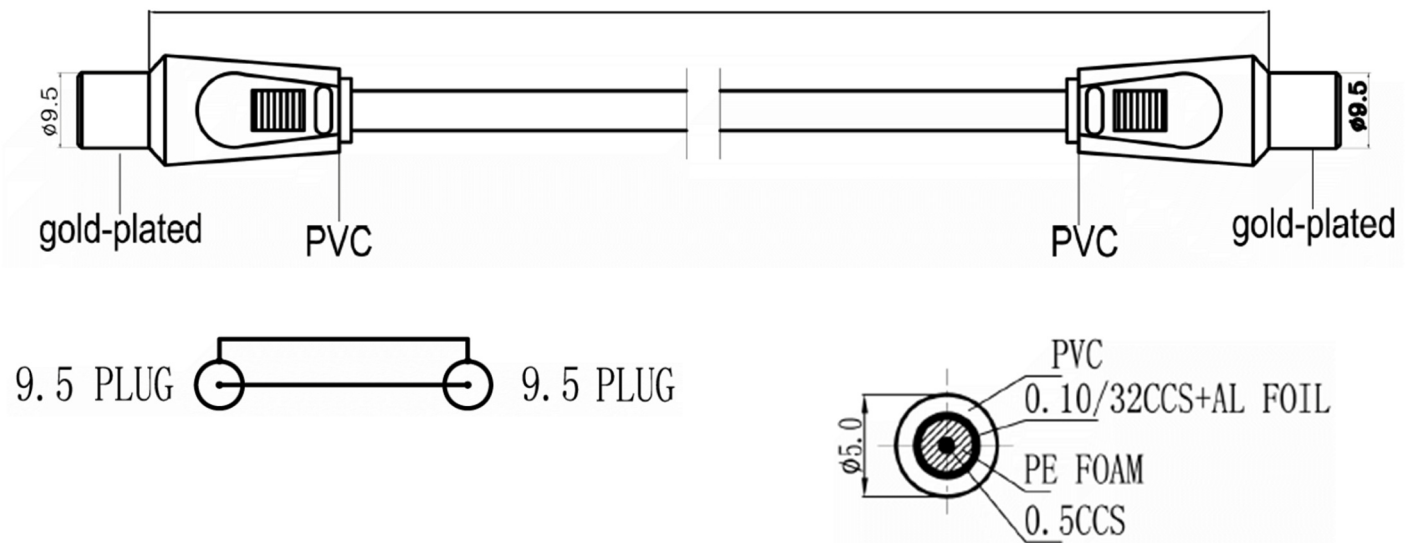

Datasheet

RS PRO 1.8m Coaxial Male to Male TV Cable, Black

Stock number: 192-4484

EN

The RS PRO 1.8 metre, 75-ohm coaxial TV cable has a black PVC jack and boots.

The inner core is a single, solid core and has a PE foam surrounding and is double shielded with a layer of aluminium foil and a CCS braid.

Coaxial TV cables are generally used to connect a TV aerial to a TV.