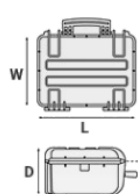

REINFORCED HINGES WITH ANTI CORROSION METAL PIN

STURDY CLOSURES

SEALING O-RING AND MANUAL PRESSURE RELEASE VALVE

ID REMOVABLE PLATE

ANTI TILT SUPPORTS (in some models)

WITH PRECUBED FOAM INSIDE

SELF OILING FREE RUNNING WHEELS

EASY TO OPEN RELEASE TELESCOPIC HANDLE

TWO MAN LIFT SIDE HANDLES

## General Specifications

METRIC MM-KG-C°

INTERNAL DIMENSIONS		EXTERNAL DIMENSIONS		OTHER DATA	
L LENGTH	765 mm	L LENGTH	860 mm	WEIGHT EMPTY	15.02 Kg
W WIDTH	485 mm	W WIDTH	560 mm	WEIGHT WITH FOAM	18.87 Kg
D DEPTH	415 mm	D DEPTH	460 mm	WEIGHT WITH CUSTOM FOAM	Kg
LID	60 mm			VOLUME	153.90 lt
BASE	355 mm			BUOYANCY	118.50 Kg/max
				OPERATING TEMPERATURE	°C min -33 / max +90

IMPERIAL IN-LBS-F°

INTERNAL DIMENSIONS		EXTERNAL DIMENSIONS		OTHER DATA	
L LENGTH	30 1/8 in	L LENGTH	33 7/8 in	WEIGHT EMPTY	33.11 lbs
W WIDTH	19 1/8 in	W WIDTH	22 1/16 in	WEIGHT WITH FOAM	41.60 lbs
D DEPTH	16 5/16 in	D DEPTH	18 1/8 in	WEIGHT WITH CUSTOM FOAM	lbs
LID	2 3/8 in			VOLUME	40.41 gal
BASE	14 in			BUOYANCY	261.24 lbs/max
				OPERATING TEMPERATURE	°F min -27.4 / max +194