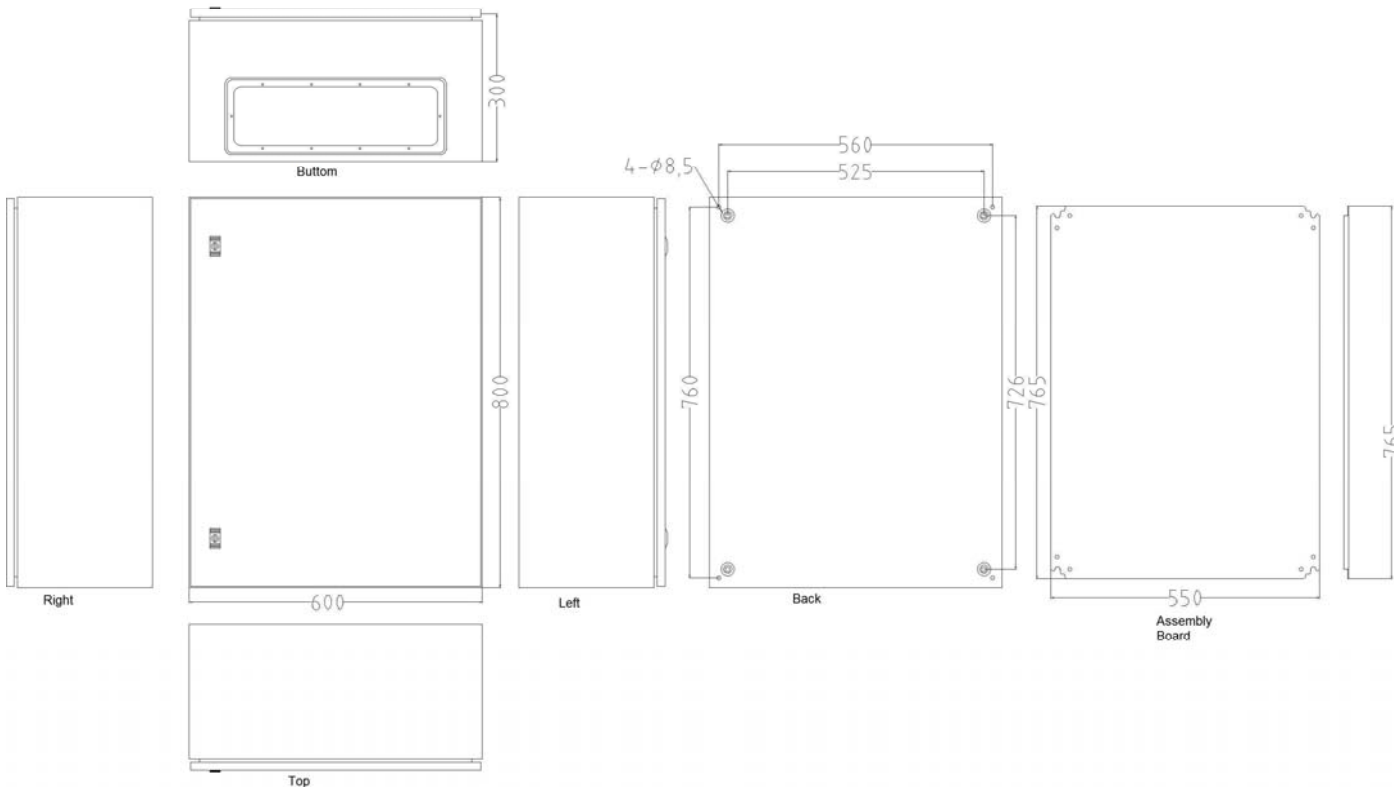

# Mild Steel IP66 Wall Box, 800x600x300mm

unit: +/-0.8mm