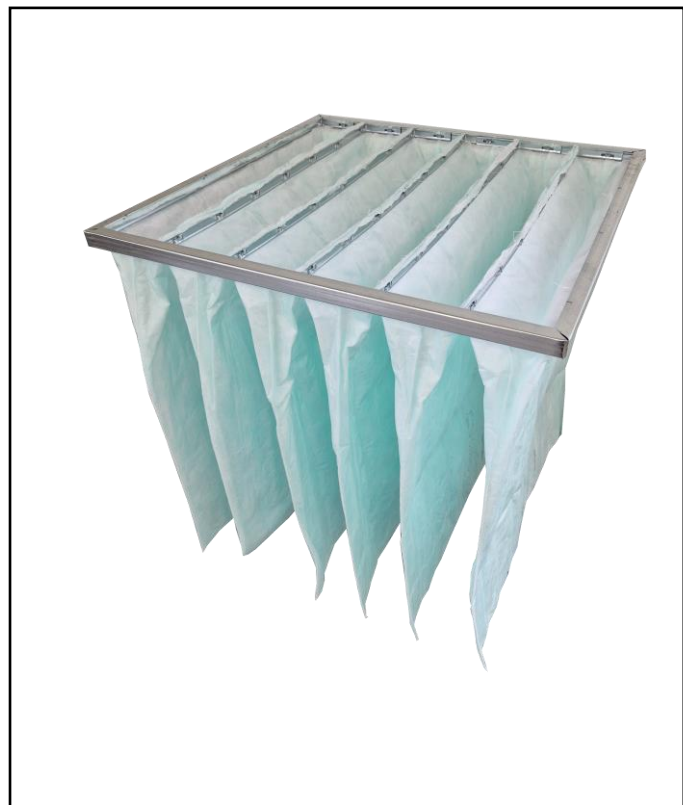

## FEATURES

- 100% Polyester Filter Media
- Dual-Layer Media
- Conical Stitched Pockets for optimal airflow
- Rolled Safety Edge to Frame
- Hydrophobic Media
- Fire Retardant
- Low Price
- ePM10 Filter

## RS PRO Ecoflow M6 Filter 12 X 24 X 24

RS Stock No.: 2551113

RS Professionally Approved Products bring to you professional quality parts across all product categories. Our product range has been tested by engineers and provides a comparable quality to the leading brands without paying a premium price.

## Product Description

The Ecoflow, fire rated range of bag filters are used widely in government buildings, hospitals and other sensitive areas. This grade of filter is suitable for air condition to offices, theatres, computer rooms and spray booths.

## General Specifications

Filter Size Actual HxWxD (mm)	287 x 592 x 600 mm
Header Depth	20 mm
Number of Pockets	6
Grade EN779:2012	M6
Filter Class ISO 16890	ePM10 > 70%
Rated Capacity	1050 m <sup>3</sup> /hr
Energy Rating	E
Initial Pressure Drop	65 Pa
Final Pressure Drop*	165 Pa
*Final Recommended Pressure Drop to EN13053:2019	
Maximum Operating Temperature 80C	