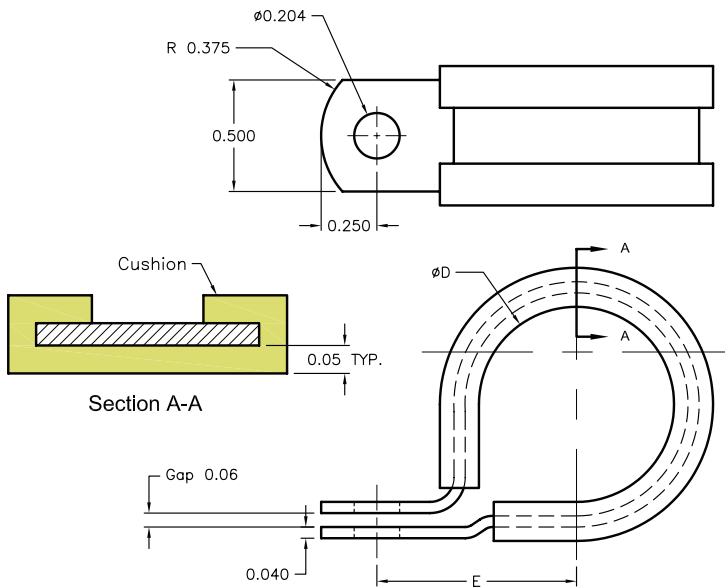

Cushioned Cable Clamps

pro-POWER

Specifications

Metal	: Stainless Steel 300 Series
Cushion	: Silicone per AMS3303, Colour Red
Accessory Type	: Cable Clamp
Clip Style	: P Clip

Dimensions : Inches

Part Number Table

Description	$\varnothing D$ ± 0.02	E DIM. ± 0.03	Part Number
Cushion Stainless Steel Cable clamp	025	0.54	SPC11144
	0.313	0.571	SPC11145
	0.375	0.603	SPC11146
	0.437	0.634	SPC11147
	0.5	0.665	SPC11148
	0.625	0.77	SPC11149
	0.75	0.832	SPC11150
	1	0.957	SPC11151