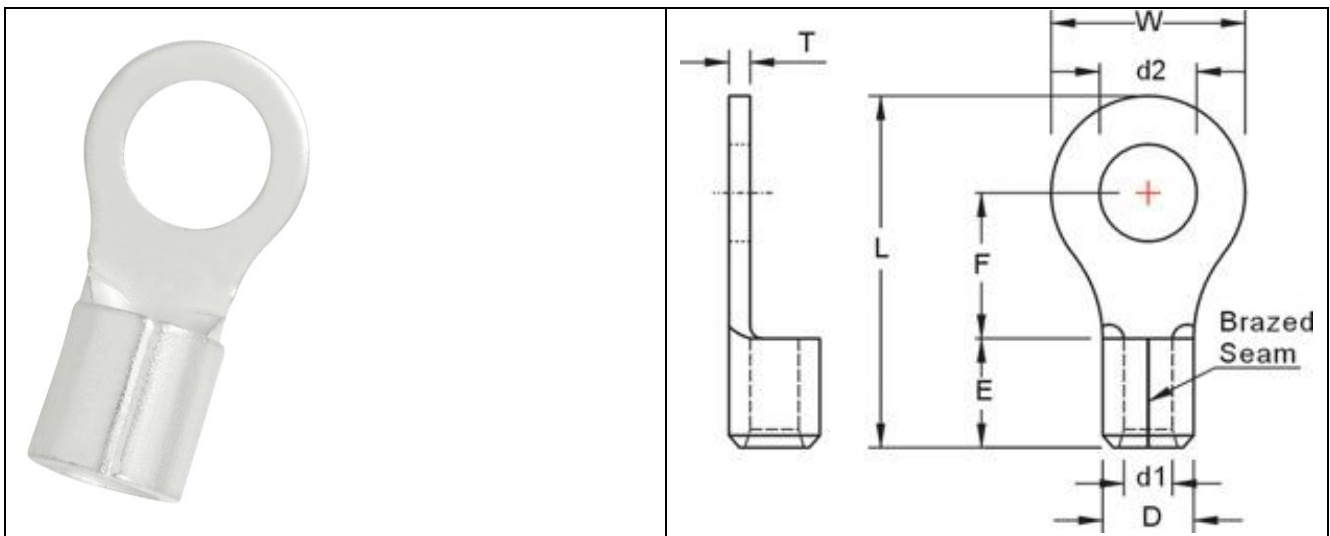

Datasheet

RS PRO NON-INSULATED RING TERMINALS

Stock number: 178-8634

MAXIMUM ELECTRIC CURRENT:

A.W.G.	4
AMP.	125

TERMINAL MATERIAL: COPPER

SURFACE TREATMENT: TIN PLATED

WIRE RANGE A.W.G. mm ²	ITEM NO. BRAZED SEAM	STUD SIZE 2 x d2	DIMENSION inch(mm)							
			W	F	L	E	D	d1	T	
4 A.W.G. 22 mm ²	<input type="checkbox"/> 178-8634	3/8	0.413 10.5	0.65 16.5	0.531 13.5	1.319 33.5	0.472 12	0.453 11.500	0.303 7.7	0.067 1.7