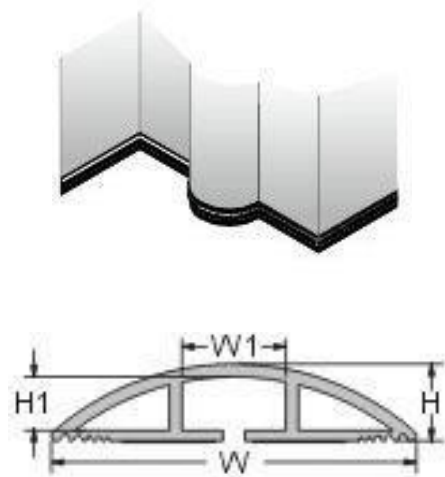

Product Datasheet

SOFT WIRING DUCT with adh Tape

- Material: PVC
- Color: Grey (Brown, White, Black available)
- Soft pvc products, packed in roll for easy storage.
- Cut to required length for temporary wiring or permanent application. Supplied with double sided tape.

RS Number	Colour	W	W1	H	H1	Packing
8659556	Grey	25.4	7.4	5.8	3.8	1M
8659565	Brown					
8659568	White					
8659562	Black					
8659571	Grey	50.8	14.8	11.6	7.8	
8659574	Brown					
8659578	White					
8659587	Black					
8659580	Grey	66	19	15.3	10.9	
8659584	Brown					
8659593	White					
8659596	Black					
8659590	Grey	76.2	22	17.4	11.6	
8659600	Brown					
8659603	White					
8659607	Black					
8659616	Grey	102	29.4	23.2	15.4	
8659619	Brown					
8659613	White					
8659622	Black					