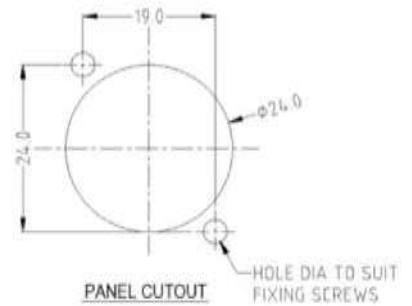

4 Pole Cable Socket with PVC
Cable Grommet. Blue nut is
standard. Dimensions: 28 x 28 x
93mm **Part No. RS1255**

Plug Specification

Maximum Current: 20A.

Withstanding Voltage: $\geq 1400V$

Insulation Resistance: $\geq 1G\Omega$

Contact Resistance: $\leq 3m\Omega$

Solderability: $\leq 3S$

Insertion Force: 10-80N Minimum

Life: ≥ 2000

rspro.com

4 Pole Chassis Socket
Compatible with all previous 4 Pole
Plugs Dimensions: 24 x 24 x 33mm
Part No: **RS1270** with CSK Hole
RS1270X with Plain Hole

4 Pole Chassis Socket (Large Square
Type) Compatible with all previous 4 Pole
Plugs Dimensions: 40 x 40 x 33mm
Part No: **RS1275**

4 Pole Chassis Socket (Round Type)
Compatible with all previous 4 Pole
Plugs Dimensions: 50 x 50 x 33mm
Part No: **RS1280**

8 Pole Chassis Socket (Round
Type) Dimensions: 51 x 51 x 33mm
Part No: **RS1285**