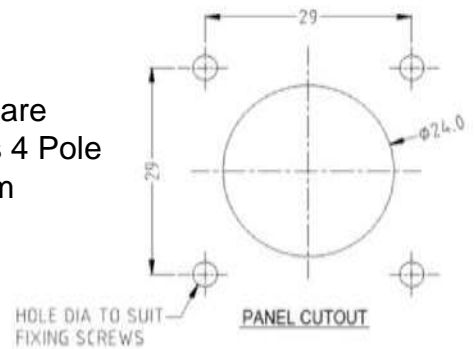

4 Pole Cable Socket with PVC
Cable Grommet. Blue nut is
standard. Dimensions: 28 x 28 x
93mm **Part No. RS1255**

Plug Specification

Maximum Current: 20A.

Withstanding Voltage: $\geq 1400V$

Insulation Resistance: $\geq 1G\Omega$

Contact Resistance: $\leq 3m\Omega$

Solderability: $\leq 3S$

Insertion Force: 10-80N Minimum

Life: ≥ 2000

rspro.com

4 Pole Chassis Socket
Compatible with all previous 4 Pole
Plugs Dimensions: 24 x 24 x 33mm
Part No: **RS1270** with CSK Hole
RS1270X with Plain Hole

4 Pole Chassis Socket (Large Square
Type) Compatible with all previous 4 Pole
Plugs Dimensions: 40 x 40 x 33mm
Part No: **RS1275**

4 Pole Chassis Socket (Round Type)
Compatible with all previous 4 Pole
Plugs Dimensions: 50 x 50 x 33mm
Part No: **RS1280**

8 Pole Chassis Socket (Round
Type) Dimensions: 51 x 51 x 33mm
Part No: **RS1285**