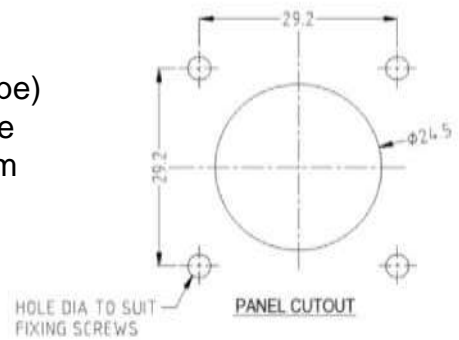

4 Pole Cable Socket with PVC
Cable Grommet. Blue nut is
standard. Dimensions: 28 x 28 x
93mm **Part No. RS1255**

Plug Specification

Maximum Current: 20A.

Withstanding Voltage: $\geq 1400V$

Insulation Resistance: $\geq 1G\Omega$

Contact Resistance: $\leq 3m\Omega$

Solderability: $\leq 3S$

Insertion Force: 10-80N Minimum

Life: ≥ 2000

rspro.com

4 Pole Chassis Socket
Compatible with all previous 4 Pole
Plugs Dimensions: 24 x 24 x 33mm
Part No: **RS1270** with CSK Hole
RS1270X with Plain Hole

4 Pole Chassis Socket (Large Square
Type) Compatible with all previous 4 Pole
Plugs Dimensions: 40 x 40 x 33mm
Part No: **RS1275**

4 Pole Chassis Socket (Round Type)
Compatible with all previous 4 Pole
Plugs Dimensions: 50 x 50 x 33mm
Part No: **RS1280**

8 Pole Chassis Socket (Round
Type) Dimensions: 51 x 51 x 33mm
Part No: **RS1285**