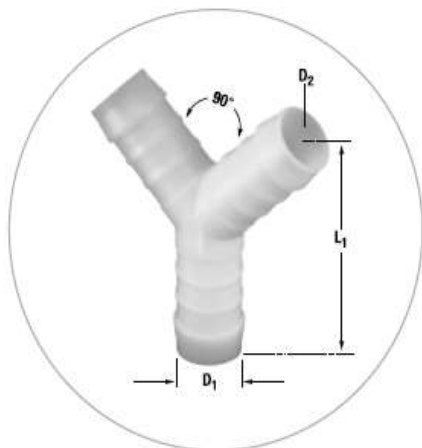

ENGLISH

Datasheet

Stock No: 795-512

RS Pro Push-on equal Y connector, 5mm ID hose

Product Details

Equal Y Connector

These hose connectors can be fitted quickly and simply by pushing the hose directly onto the connecting parts. The ribbing of the end connectors enables the hose to sit securely.

Push-on Connectors

- Acetal Resin, non toxic, tough, lightweight, good impact and wear resistance
- Deep moulded ribs, use hose clips for high pressure, positive sealing

Specifications:

Hose Inner Diameter	5mm
Coupling Connector Type	Y Coupler
Body Material	POM
Coupling Gender	Male
Coupling Connector Direction	Y
Series	YS

D1: Joiner Outer Diameter

D2: Joiner Inner Diameter

L1: Length

*Joiner Outer Diameter = Hose Inner Diameter

D1	D2	L1
5	3	43

Unit:mm