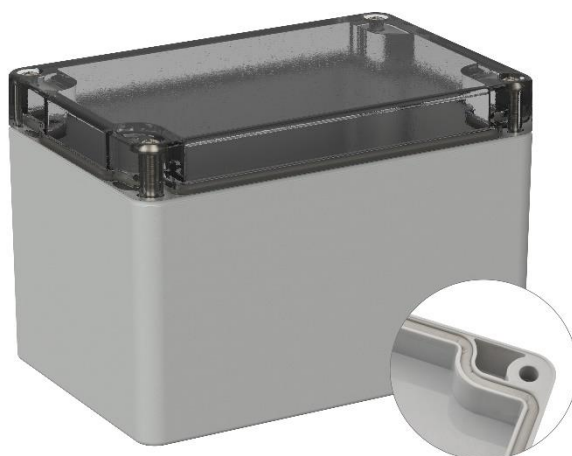

Datasheet

RS PRO Polycarbonate Enclosure, Light Grey, IP65

Stock No: 201-0149

Technical Specifications:

Body Material	Polycarbonate
Length	120 mm
Width	80 mm
Height	85 mm
IP	IP65
Colour	Light Grey