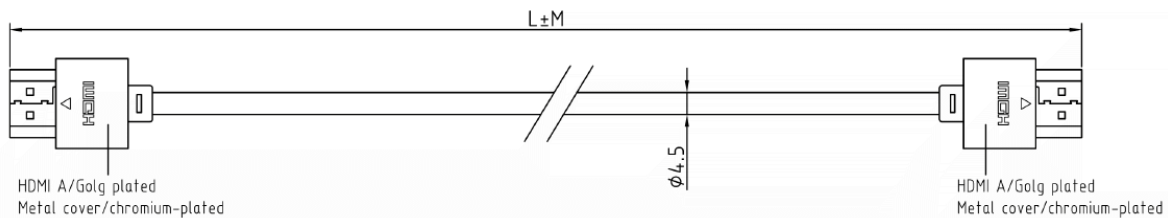

Datasheet

RS PRO 0.5mtr HDMI Male to Male High Speed with Ethernet Slim Cable – Black – 10 Pack

Stock number: 2527134

EN

The RSPRO 0.5 metre HDMI male to male slim cable which has a black PVC jack and an outer diameter of 4.5mm. The cable flex is made from 32awg which makes these cables extremely flexible while still delivering a quality image.

The connectors have a gold plated covering to prevent corrosion and the hoods are plated with Chromium which makes them very durable.

HDMI is possibly the most common display connection on the market which can be found on devices ranging from PC's, Bluray players, games consoles and more.

HDMI V1.4	Signal Assignment	HDMI V1.4
1		1
2		2
3		3
4		4
5		5
6		6
7		7
8		8
9		9
10		10
11		11
12		12
14		14
17		17
19		19
13	CEC	13
15	SCL	15
16	SDA	16
18	+5 Volts Power	18
shell		shell

- HDMI CABLE V1.4 WIRE GAUGE:
32AWG[1P×(0.2mm BC+FPE)+D+AL]×5P
+(0.2mm BC+HDPE)×4C+AL+D+BLACK PVC4.5MM
- HOOD: METAL HOUSING TYPE, CHROMIUM PLATED
HDMI A TYPE, GOLD PLATED
- CABLE ELECTRICAL TEST:
100% OPEN SHORT & MISS WIRE TEST.