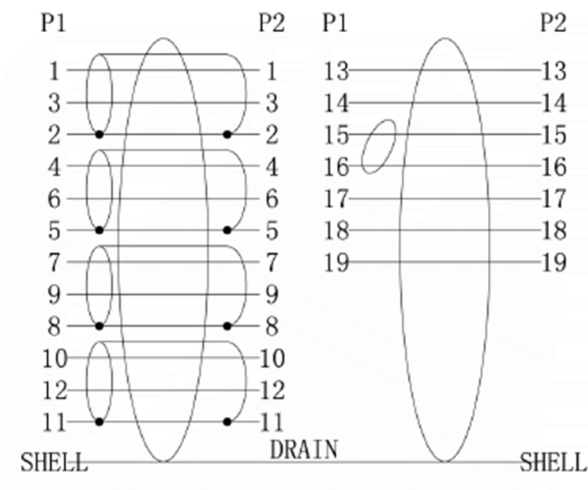

Datasheet

RS PRO 2 mtr DisplayPort Male to HDMI Male Cable

Stock number: 186-3035

EN

Our RS PRO 2 metre DisplayPort to HDMI cable comes with a latching, 20 pin male connector.

The connector hoods are made from black PVC and come with dust caps to protect the connectors. On top of the connector is the latch release and a strain relief on the end of the hood to support the cable.

HDMI is possibly the most common display connection on the market which can be found on devices ranging from PC's, Bluray players, games consoles and more.

9	HDMI M DUST CAP
8	DisplayPort M DUST CAP
7	DisplayPort M ABS UP SHELL BLACK
6	DisplayPort M ABS TOP SHELL BLACK
5	TRANSPARENT PE
4	PVC 45P COLOR:BLACK
3	DP (SHELL GOLD PLATED) to HDMI/DVI PCB+SMT+SOLDER
2	HDMI M 19P SOLDER INSULATION:BLACK SHELL GOLD PLATED
1	UL20276 (30AWG*1PR+EAM)*4C+30AWG*1PR+30AWG*5C+AEB 50%BD OD:5.5MM BLACK JACKET