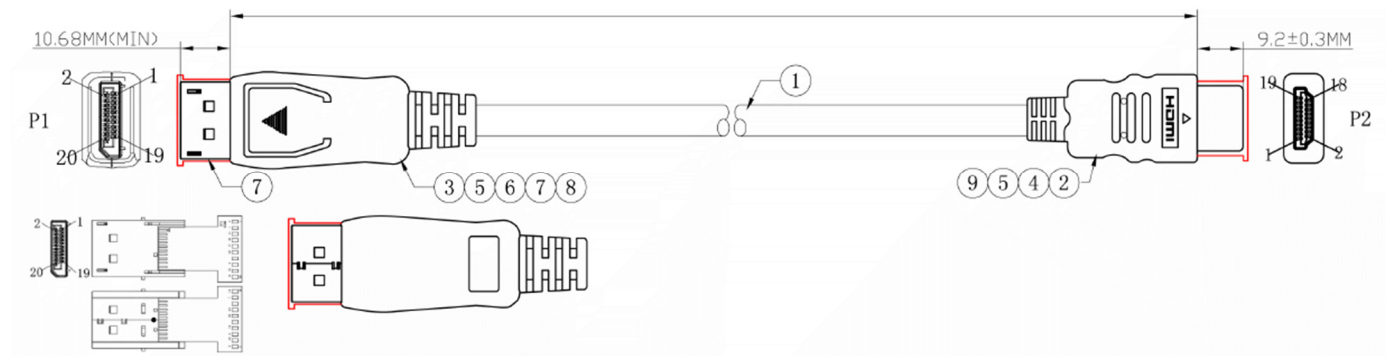

Datasheet

RS PRO 2 mtr DisplayPort Male to HDMI Male Cable

Stock number: 186-3035

EN

Our RS PRO 2 metre DisplayPort to HDMI cable comes with a latching, 20 pin male connector.

The connector hoods are made from black PVC and come with dust caps to protect the connectors. On top of the connector is the latch release and a strain relief on the end of the hood to support the cable.

HDMI is possibly the most common display connection on the market which can be found on devices ranging from PC's, Bluray players, games consoles and more.

9	HDMI M DUST CAP
8	DisplayPort M DUST CAP
7	DisplayPort M ABS UP SHELL BLACK
6	DisplayPort M ABS TOP SHELL BLACK
5	TRANSPARENT PE
4	PVC 45P COLOR:BLACK
3	DP (SHELL GOLD PLATED) to HDMI/DVI PCB+SMT+SOLDER
2	HDMI M 19P SOLDER INSULATION:BLACK SHELL GOLD PLATED
1	UL20276 (30AWG*1PR+EAM)*4C+30AWG*1PR+30AWG*5C+AEB 50%BD OD:5.5MM BLACK JACKET