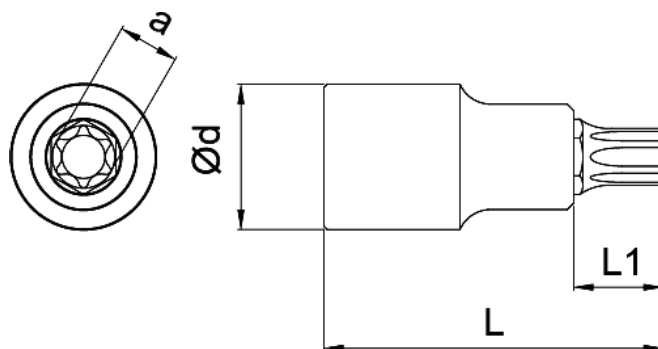

Datasheet

RS Pro 1/2" Drive TORX Socket Bits - Short

EN

Product features:

- Chrome Vanadium Molybdenum steel bit
- Chrome Vanadium socket
- Mirror chrome finish

RS CODE NO		a ref. mm	L mm	L1 mm	Ø d mm	
1923798	T20	3.84	55	17	23.8	78
1923799	T25	4.40	55	17	23.8	78
1923800	T27	4.96	55	17	23.8	80
1923801	T30	5.49	55	17	23.8	80
1923804	T40	6.60	55	17	23.8	80
1923806	T45	7.77	55	17	23.8	84
1923808	T50	8.79	55	17	23.8	88
1923810	T55	11.17	55	17	23.8	96
1923811	T60	13.20	55	17	23.8	114