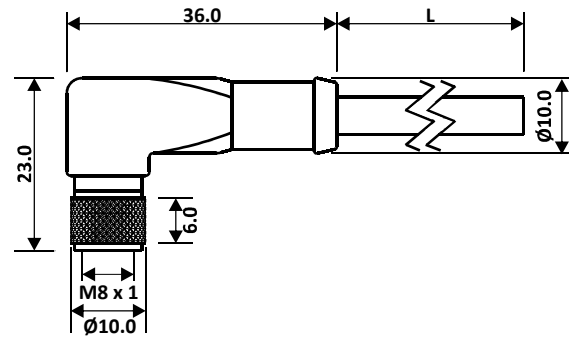

Datasheet

Stock No. 1863127

RS PRO Connector Assembly

ENGLISH

M08 Female Right Angle

All dimensions are in mm.

General Specification

Rated Operational Voltage	30 V
Current Rating	4A
Insulation Resistance	$\geq 100 \text{ M}\Omega$
Temperature Range	-25°C ... +75°C
Degree of Protection	IP67

Material Specification

Grip Material	PU
Contact	Cu-Zn
Contact Plating	Gold Plated
Contact Carrier	Nylon 66
Grip Colour	Black
Coupling Nut	Brass Nickel-Plated

Cable Specification

Cable Length-L	5 m
Cable Type	4 Core PUR Multi Strand
Sheath Colour	Black
Cross Section of Wire	0.34 sq. mm
Core Dia	1.3 mm
Cable Dia	$4.9 \pm 0.1 \text{ mm}$
Termination	Partially Stripped

Pin Assignment

www.tuv.com
ID 1111210482