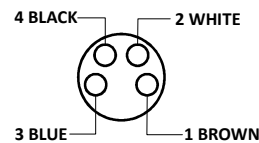

Pin Assignment

www.tuv.com
ID 1111210482