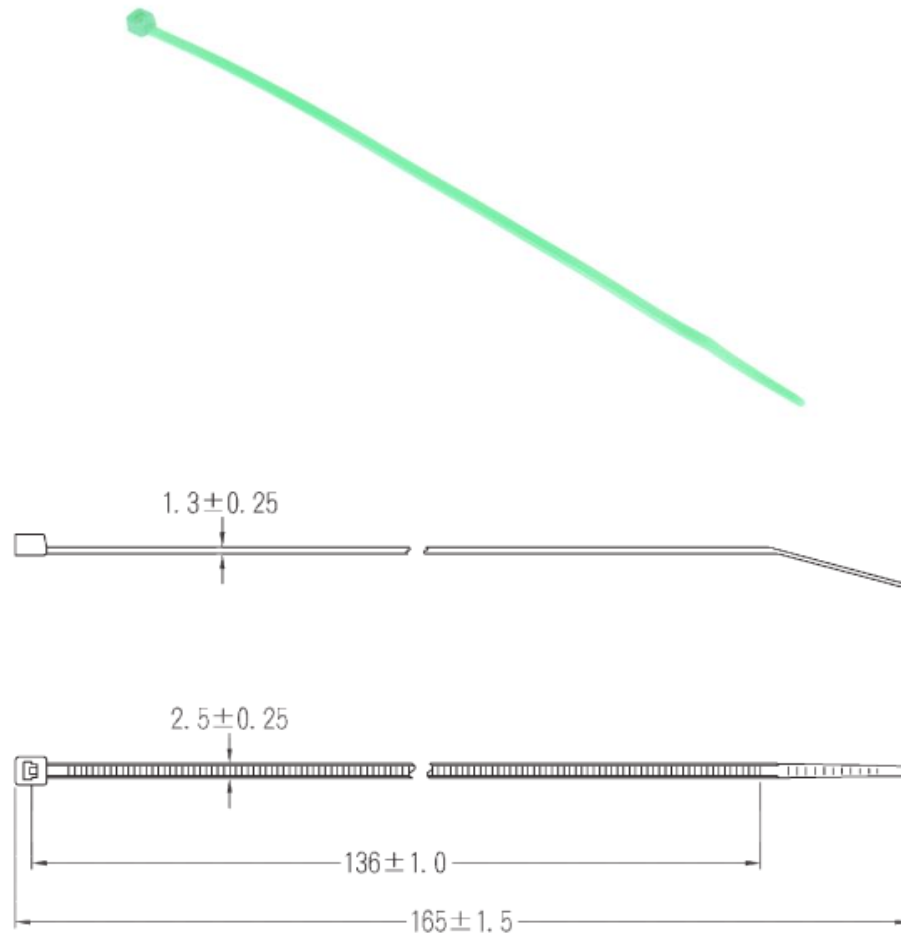

Mechanical Specifications

Length	165mm
Width	2.5mm
Tensile Strength	78.4N
Maximum Bundle Strength	43mm

Approvals

Standards Met	UL 94V-2
----------------------	----------

Part Number	Colour	Length (mm)	Width (mm)	Max bundle dia. (mm)	Tensile strength (N)	Pack Quantity	Operating Temperature range
233-207	Red	100	2.5	22	78.4	100	-50 to +85 °C
233-203	Blue	100	2.5	22	78.4	100	-50 to +85 °C
233-229	Yellow	100	2.5	22	78.4	100	-50 to +85 °C
233-225	Green	100	2.5	22	78.4	100	-50 to +85 °C
233-235	Orange	100	2.5	22	78.4	100	-50 to +85 °C
233-231	Red	165	2.5	43	78.4	100	-50 to +85 °C
233-241	Blue	165	2.5	43	78.4	100	-50 to +85 °C
233-269	Yellow	165	2.5	43	78.4	100	-50 to +85 °C
233-275	Green	165	2.5	43	78.4	100	-50 to +85 °C
233-281	Orange	165	2.5	43	78.4	100	-50 to +85 °C
233-297	Red	203	2.5	55	78.4	100	-50 to +85 °C
233-304	Blue	203	2.5	55	78.4	100	-50 to +85 °C
233-310	Yellow	203	2.5	55	78.4	100	-50 to +85 °C
233-354	Green	203	2.5	55	78.4	100	-50 to +85 °C
233-386	Orange	203	2.5	55	78.4	100	-50 to +85 °C