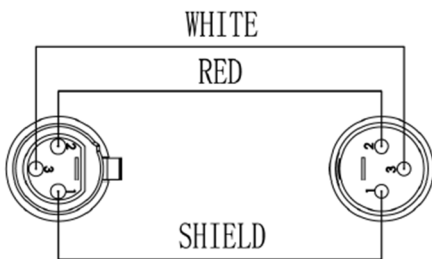

Datasheet

RS PRO 2m XLR Male to Female Cable, Black Connectors

Stock number: 192-4443

EN

The RS PRO 2 metre, XLR extension cable has a jack plug to a socket both with metal boots.

The connectors are nickel and have a strain relief to help avoid the cable splitting around the edge of the boot. The cable flex is made of 18 AWG copper wire and has a copper braid for extra shielding. The cable flex has a black PVC jacket and an outer diameter of 6mm.

XLR cables are generally use for sound, video and lighting equipment.