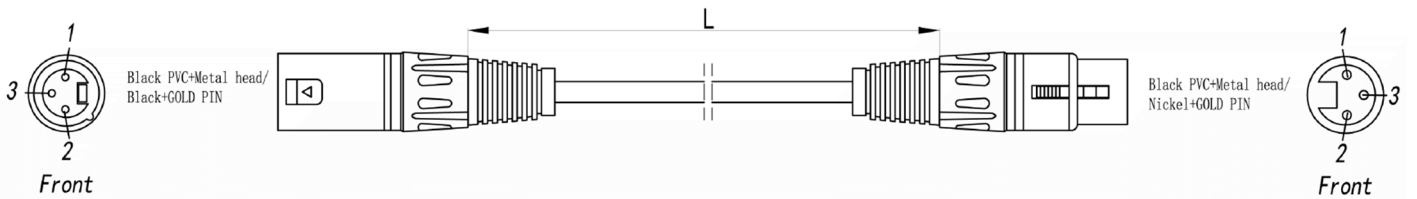

Datasheet

RS PRO 2m XLR Male to Female Cable, Black Connectors

Stock number: 192-4443

EN

The RS PRO 2 metre, XLR extension cable has a jack plug to a socket both with metal boots.

The connectors are nickel and have a strain relief to help avoid the cable splitting around the edge of the boot. The cable flex is made of 18 AWG copper wire and has a copper braid for extra shielding. The cable flex has a black PVC jacket and an outer diameter of 6mm.

XLR cables are generally use for sound, video and lighting equipment.