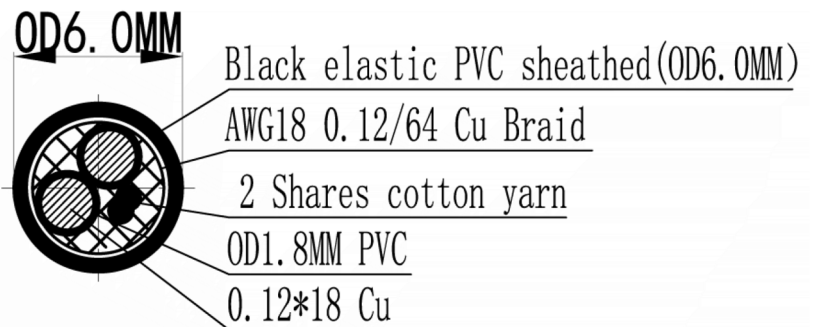

Datasheet

RS PRO 2m XLR Male to Female Cable, Black Connectors

Stock number: 192-4443

EN

The RS PRO 2 metre, XLR extension cable has a jack plug to a socket both with metal boots.

The connectors are nickel and have a strain relief to help avoid the cable splitting around the edge of the boot. The cable flex is made of 18 AWG copper wire and has a copper braid for extra shielding. The cable flex has a black PVC jacket and an outer diameter of 6mm.

XLR cables are generally use for sound, video and lighting equipment.

RoHS / REACH / CE