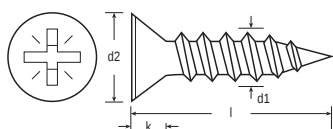

# Recessed Countersunk Stainless Steel A2-304 Woodscrew, to DIN 7997

RS Stock No **4833191**  
Size **5.0 x 40mm**

d1	No. 4 3.0mm	No. 6 3.5mm	No. 8 4.0mm	No. 10 5.0mm	No. 12 5.5mm
d2	5.6	6.5	7.5	9.2	10.2
k	1.65	1.13	2.2	2.5	2.75
Recess No.	1	2	2	2	3

## Please view our full range listing below

RS Stock No	Size (mm)	RS Stock No	Size (mm)
1443524	3.0 x 16	4833185	5.0 x 30
1443525	3.0 x 20	4833191	5.0 x 40
1443526	3.0 x 25	4833208	5.0 x 50
1443527	3.5 x 16	4833214	5.0 x 65
4833090	3.5 x 20	1443528	5.0 x 75
4833113	3.5 x 25	1443529	5.0 x 100
4833129	3.5 x 30		
4833135	4.0 x 20		
4833141	4.0 x 25		
4833157	4.0 x 30		
4833006	4.0 x 40		
4833163	4.0 x 50		
4833179	5.0 x 25		