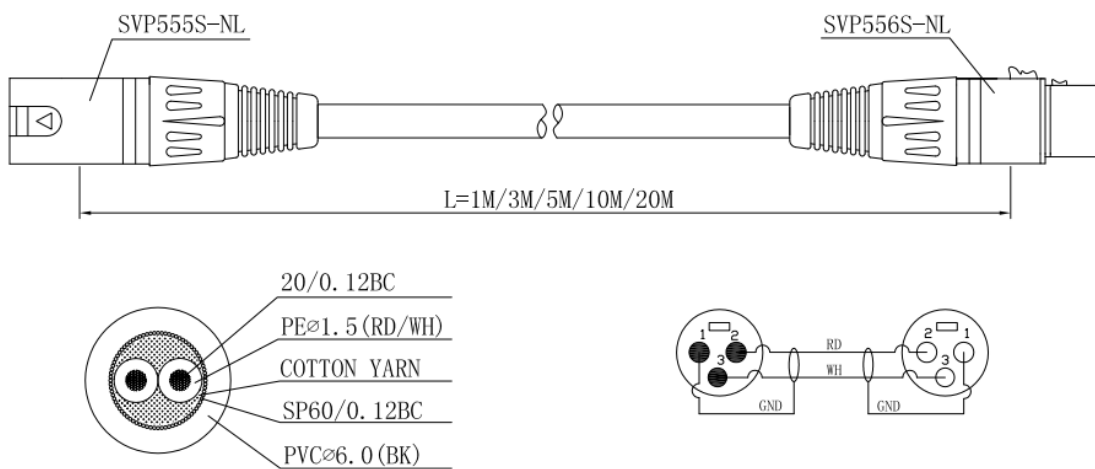

## Datasheet

### 3m Red Female XLR to Male XLR Audio Video Cable Assembly

RS Stock number [742-4507](#)

## Specifications

- Connector A: Female XLR
- Connector B: Male XLR
- Length: 3m
- Sheath Colour: Red