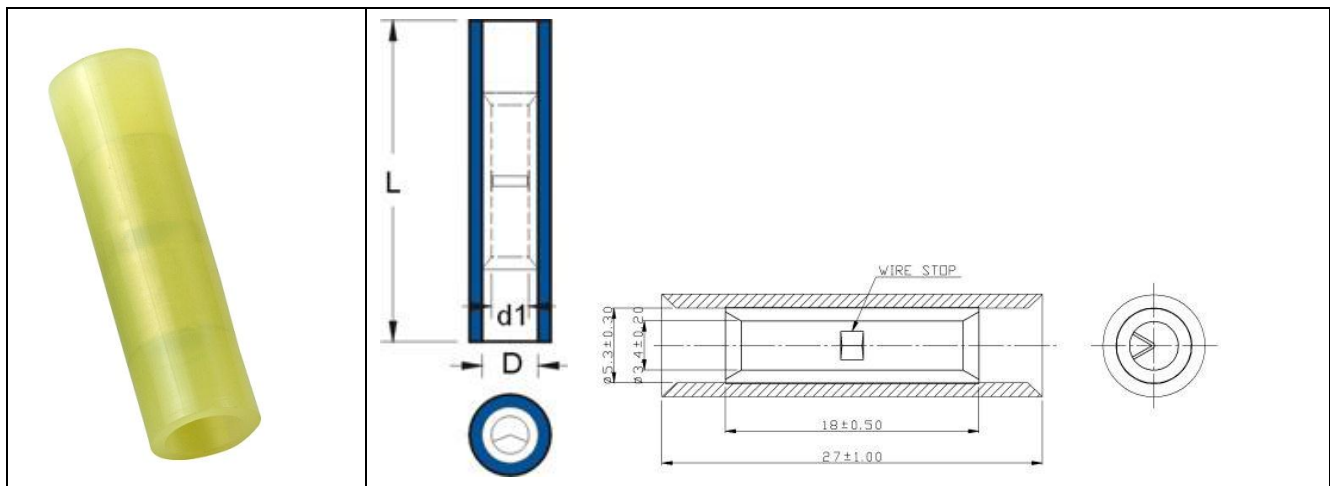

Datasheet

RS PRO NYLON-INSULATED (STRAIGHT) BUTT SPLICE CONNECTORS

Stock number: 178-7218

MAXIMUM ELECTRIC CURRENT:

A.W.G.	12	10
AMP.	35	50

MAXIMUM ELECTRICAL RATING: 105° C 600 VOLTS MAX.

INSULATION MATERIAL: NYLON

TERMINAL MATERIAL: COPPER TUBULAR

INSULATION COLOR: YELLOW

WIRE RANGE A.W.G. mm ²	ITEM NO.	DIMENSION inch(mm)			MATERIAL
		L	D	d1	
12-10 A.W.G.	178-7218	1.075	0.209	0.134	COPPER TUBULAR
4-6 mm ²		27.3	5.300	3.4	