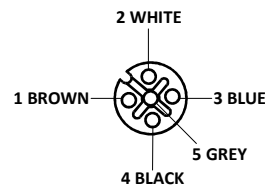

M12 Female Right Angle

All dimensions are in mm.

**General Specification**

Rated Operational Voltage	60 V
Current Rating	4A
Insulation Resistance	>= 100 MΩ
Temperature Range	-25°C ... +75°C
Degree of Protection	IP67

**Pin Assignment**

**Material Specification**

Grip Material	PU
Contact	Cu-Zn
Contact Plating	Gold Plated
Contact Carrier	Nylon 66
O-Ring	Neoprene
Grip Colour	Black
Coupling Nut	Brass Nickel-Plated

**Cable Specification**

Cable Length-L	2 m
Cable Type	5 Core PVC Multi Strand
Sheath Colour	Black
Cross Section of Wire	0.25 sq. mm
Core Dia	1.25 mm
Cable Dia	5.1 ± 0.1 mm
Termination	Partially Stripped

Specifications are subject to change without notice.