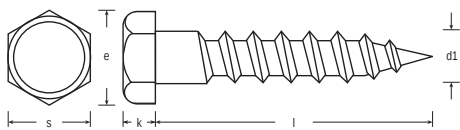

# Hexagon Head Coachscrew A2 Stainless Steel to DIN 571

RS Stock No **1443550**

Size **M6 x 60**

d1	6mm	8mm	10mm	12mm
k	4	5.5	7	8
s	10	13	17	19
e	min. 10.89	14.2	18.72	20.88