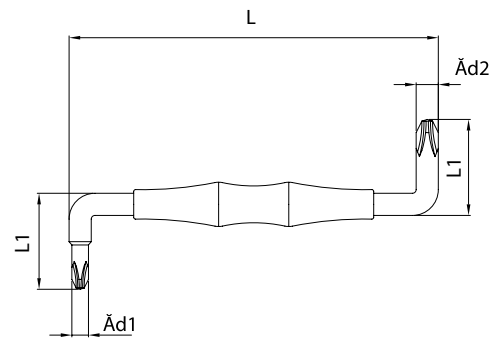

Datasheet

RS PRO Offset Phillips Screwdriver

EN

Product feature:

- Ideal for tight spaces

RS CODE NO	CODE NO	+	mm	g
1763423	Z/12RS	PH1 x PH2	100	31