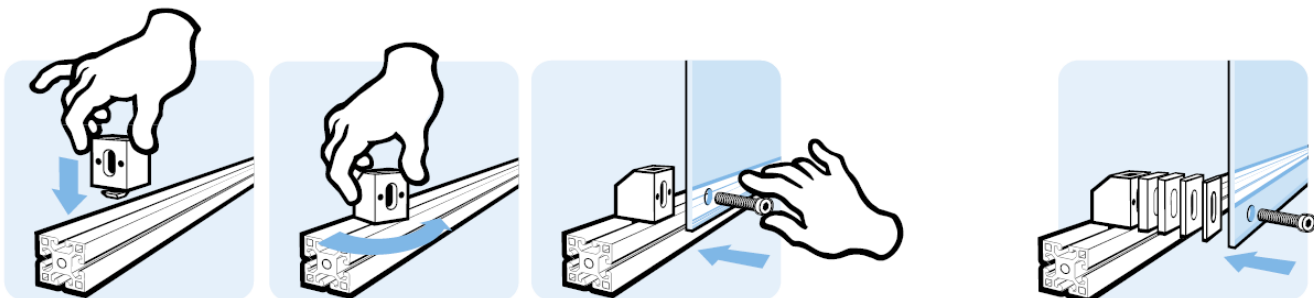

Datasheet

RS PRO Uniblock 14

Stock number: 180-9128

EN

Description To attach panels easily to aluminium profile, for Slot 5
Material Block: Plastic PA, glass fibre reinforced
Nut: Zinc plated steel
Colour Black

RS Article no.	Product description	A1 [mm]	A2 [mm]	N	Thread	Weight [g]
1809128	Uniblock 14 slot 5	4.0	1.6	5	M4	2.6

RS Article no.	Product description	Compatible with groove size	Product system	Structural element type
1809128	Uniblock 14, slot 5	5	20	Door and Panel accessories