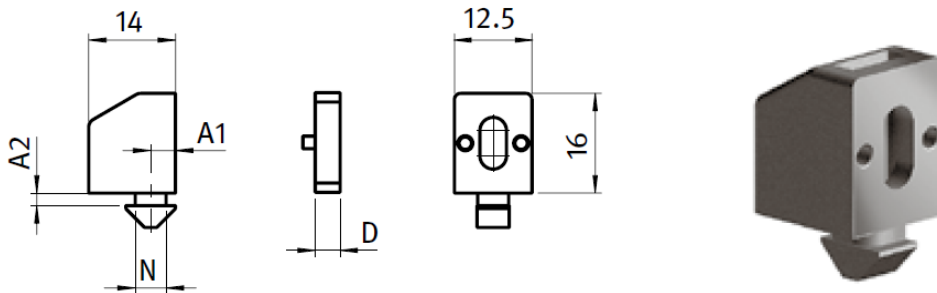

Datasheet

RS PRO Uniblock 14

Stock number: 180-9128

EN

Description To attach panels easily to aluminium profile, for Slot 5
Material Block: Plastic PA, glass fibre reinforced
Nut: Zinc plated steel
Colour Black

RS Article no.	Product description	A1 [mm]	A2 [mm]	N	Thread	Weight [g]
1809128	Uniblock 14 slot 5	4.0	1.6	5	M4	2.6

RS Article no.	Product description	Compatible with groove size	Product system	Structural element type
1809128	Uniblock 14, slot 5	5	20	Door and Panel accessories