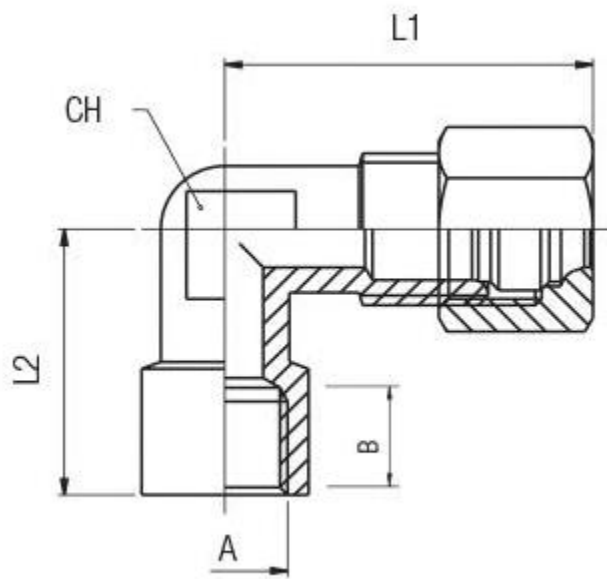

## Product Description

The RS PRO elbow female adaptor compression is made up of brass. The working pressures and working temperatures depend on which type of tube is used, for this reason, the values must be determined in accordance with the tube's features. Hereunder, we specify the values of the maximum pressure advised for the fittings at a temperature of 20° C connected with copper tube, which has a thickness of 1 mm. Here the tube size is 10 and corresponding maximum pressure advised is 94 bar.

## Mechanical Specifications

<b>Pipe Fitting Connection Type</b>	Threaded
<b>Connection 1</b>	M14 Metric Female
<b>Connection Gender 1</b>	Female
<b>Thread Size 1</b>	M14
<b>Thread Standard 1</b>	Metric
<b>Connection 2</b>	1/2 in BSPP Female
<b>Connection Gender 2</b>	Female
<b>Thread Size 2</b>	1/2 in
<b>Thread Standard 2</b>	BSPP
<b>Length 1</b>	34mm
<b>Length 2</b>	27mm
<b>Wrench Size</b>	15mm

## Similar Products

Parameters	2312588	2312589
Brand	RS PRO	RS PRO
Pipe Fitting Connection Type	Threaded	Threaded
Connection 1	M14 Metric Female	M14 Metric Female
Connection Gender 1	Female	Female
Thread Size 1	M14	M14
Thread Standard 1	Metric	Metric
Connection 2	1/4 in BSPT Male	1/8 in BSPT Male
Connection Gender 2	Male	Male
Thread Size 2	1/4 in	1/8 in
Thread Standard 2	BSPT	BSPT
Length	29.5mm	28mm
Wrench Size	14mm	11mm