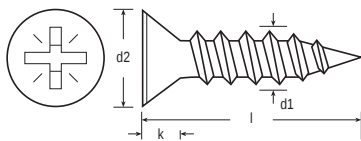

ENGLISH

Datasheet

Recessed Csk, Single Thread Chipboard Screw, A2 Stainless Steel

RS Stock No **7976241**
Size **5.0 x 60mm**

d1		3.5	4	5	6
d2	max.	7	8	10	12
k	max.	2.1	2.5	3	3.6
Recess	no.	2	2	2	3

Please view our full range listing below

RS Stock No	Size (mm)	RS Stock No	Size (mm)
1443507	3.5 x 20	7976232	5.0 x 50
1443508	3.5 x 25	7976241	5.0 x 60
1443509	3.5 x 30	7976244	5.0 x 70
7976229	4.0 x 25	1443512	5.0 x 80
7976222	4.0 x 30	1443513	5.0 x 100
7976226	4.0 x 40	1443514	6.0 x 60
7976235	4.0 x 50	7976248	6.0 x 70
1443510	4.0 x 60	1443515	6.0 x 80
1443511	5.0 x 30	1443516	6.0 x 100
7976238	5.0 x 40		