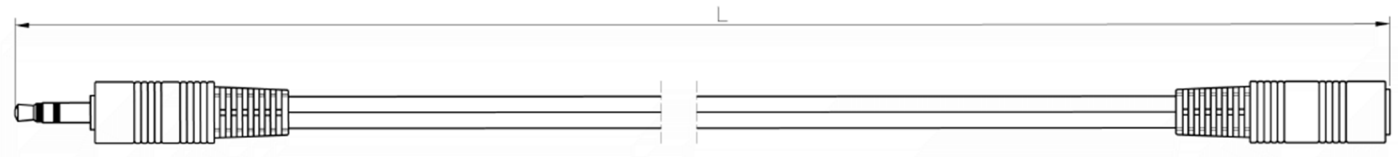

### RS PRO 10m 3.5mm Stereo Extension Cable, White

Stock number: 192-4427

EN

The RS PRO 10 metre, 3.5mm stereo extension cable has a jack plug to a socket both with moulded white boots.

The connectors are nickel and have a strain relief to help avoid the cable splitting around the edge of the boot.

The 3.5mm jack plug is used on a variety of audio devices.

1. CABLE: (0.10CCS\*10\*2C) OD2.6mm\*2, WHITE COLOR, PVC JACKET.
2. CONNECTORS:  $\phi$ 3.5mm STEREO PLUG GOLD\*1PCS,  $\phi$ 3.5mm STEREO JACK GOLD\*1PCS
3. MOLD ASSEMBLY, WHITE COLOR (3.5mm PLUG), WHITE COLOR (3.5 JACK)
4. OPEN/SHORT TEST: 100% TEST.
5. ROHS COMPLIANT
6. CONTACTS: