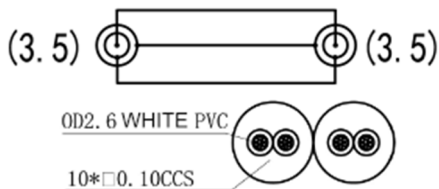

### RS PRO 10m 3.5mm Stereo Extension Cable, White

Stock number: 192-4427

EN

The RS PRO 10 metre, 3.5mm stereo extension cable has a jack plug to a socket both with moulded white boots.

The connectors are nickel and have a strain relief to help avoid the cable splitting around the edge of the boot.

The 3.5mm jack plug is used on a variety of audio devices.

1. CABLE: (0.10CCS\*10\*2C) OD2.6mm\*2, WHITE COLOR, PVC JACKET.
2. CONNECTORS:  $\phi$ 3.5mm STEREO PLUG GOLD\*1PCS,  $\phi$ 3.5mm STEREO JACK GOLD\*1PCS
3. MOLD ASSEMBLY, WHITE COLOR (3.5mm PLUG), WHITE COLOR (3.5 JACK)
4. OPEN/SHORT TEST: 100% TEST.
5. ROHS COMPLIANT
6. CONTACTS: