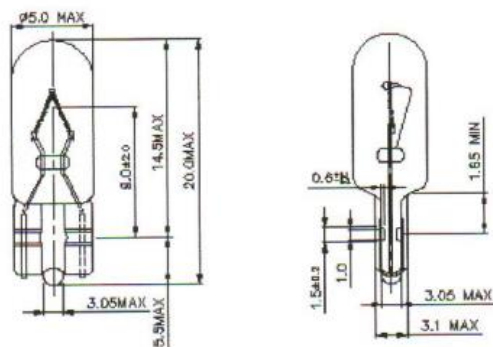

Datasheet

Green Wedge Filament Indicator Lamp

RS Stock number 106-206

Dimensions: (mm)

Structure

Bulb Type	T1 ¼ Green
Bulb Diameter	$\varnothing 5.0 \text{ max}$
Length	20.0Max
Base Type	Green

Design Characteristics

Voltage	12V
Amperage	100mA \pm 10%
Luminous Flux	7Lm \pm 20%
Filament Type	Vacuum Type
Life Hours	6000Hours