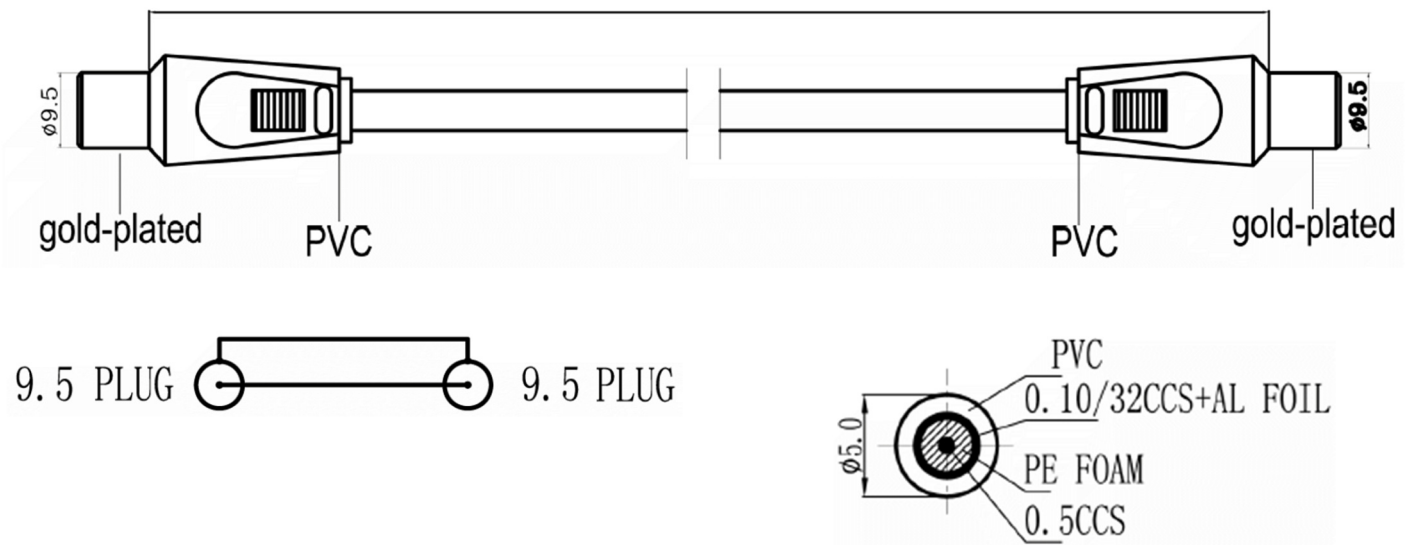

Datasheet

RS PRO 0.5m Coaxial Male to Male TV Cable, White

Stock number: 192-4479

EN

The RS PRO 0.5 metre, 75-ohm coaxial TV cable has a white PVC jack and boots.

The inner core is a single, solid core and has a PE foam surrounding and is double shielded with a layer of aluminium foil and a CCS braid.

Coaxial TV cables are generally used to connect a TV aerial to a TV.