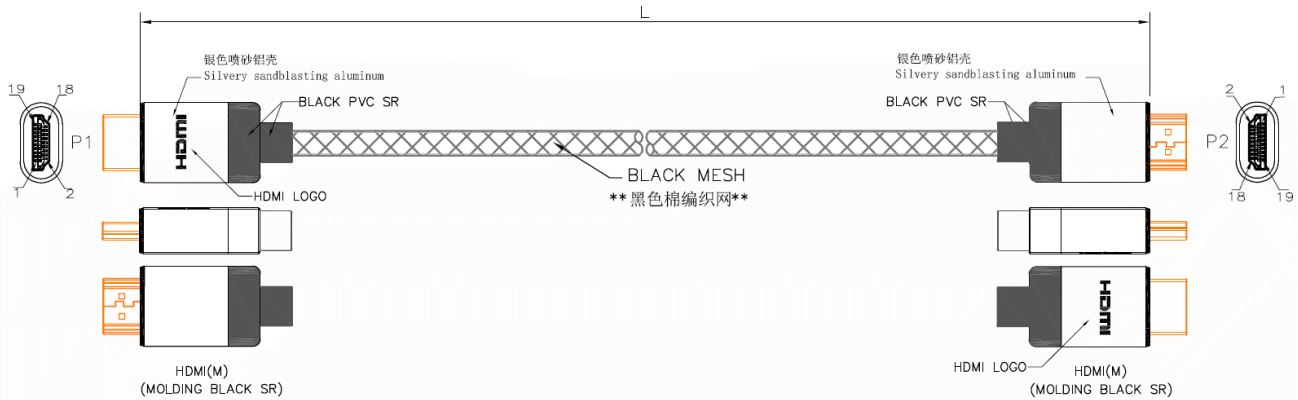

## RS PRO 1mtr HDMI M-M 8K High Speed with Ethernet Cable – Black with Silver Connectors

Stock number: 195-4890

EN

The RSPRO 1 metre male to male 8K HDMI cable which has a black PVC jack with mesh and an outer diameter of 7.3mm. The connectors have a gold flash covering to prevent corrosion.

The connector hoods are also made of Aluminium and sandblasted silver and has a strain relief to prevent the jacket splitting around the boot.

HDMI is possibly the most common display connection on the market which can be found on devices ranging from PC's, Bluray players, games consoles and more.

HDMI(M)	1	3	2	4	6	5	7	9	8	10	12	11	14	19	17	13	15	16	18	64
HDMI(M)	1 3 PAIR		2 G	4 6 PAIR		5 G	7 9 PAIR		8 G	10 12 PAIR		11 G	14 19 PAIR		17 G	13 15 16 18 4C				64 SHELL

- CABLE: 28AWG(1/0.32BC),UL20276,AL+B+D-FOIL,[(#28\*1P+D+FAM)\*5PCS+#28\*4C], BLACK COLOR,OD=7.3±0.2mm,PVC JACKET.
- LENGTH: L.
- CONNECTORS: HDMI(M)\*2PCS(BLACK INSULATOR)(SHELL GOLD PLATED).
- MOLD: MOLDING TYPE.
- CONTACTS:
- Test machine test condition.
  - A.100% OPEN,SHORT&INTERMITANCE TEST.
  - B.CONDUCTOR RESISTANCE: 2ohms MAX:
  - C.INSULATION RESISTANCE: 10MΩ Min/,10ms:
- ALL MUST BE MEET ON ROHS COMPLIANT.