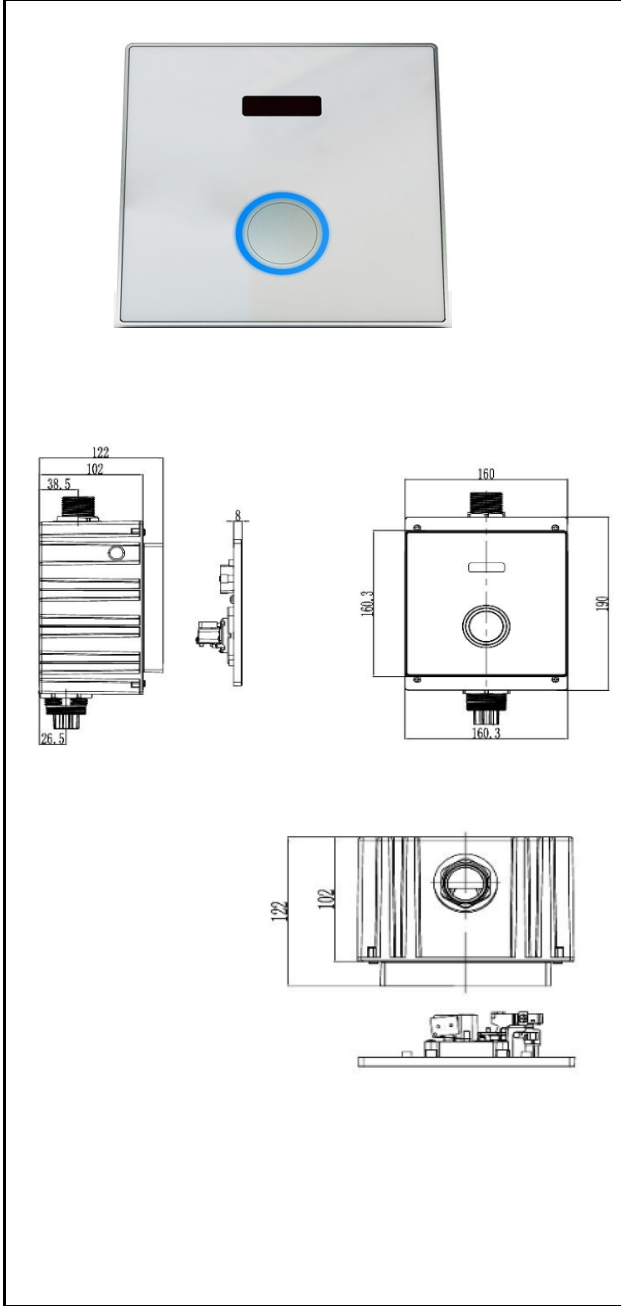

WC SENSOR FLUSH VALVE

Image / drawings

Brand R & T

Model D6000

Material / Finish SS 304 COVER PLATE / MATT FINISH

Size AS SHOWN

Origin CHINA

Wels

NO REQUIREMENT

Standard Features

- * COME WITH LED INDICATION
- * VOLUME DISCHARGE : 4.5L PER FLUSH

Notes/ Comments/ Locations