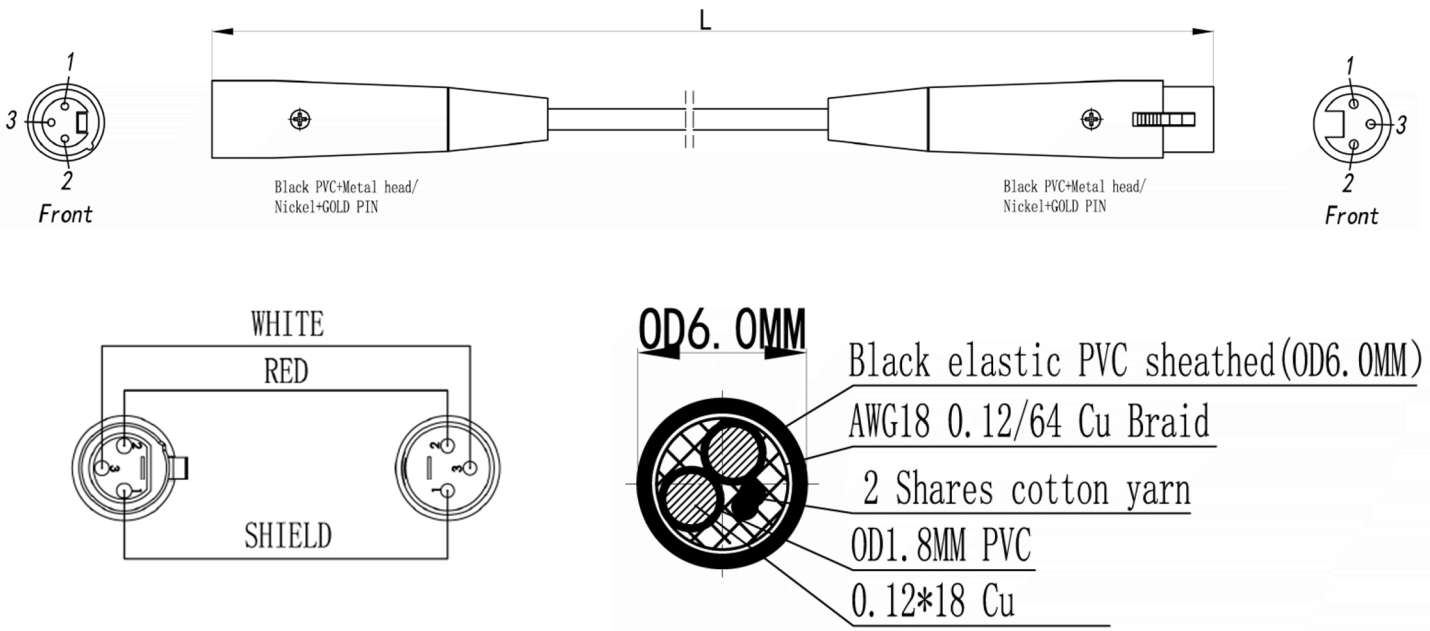

Datasheet

RS PRO 2m XLR Male to Female Cable, Silver Connectors

Stock number: 192-4434

EN

The RS PRO 2 metre, XLR extension cable has a jack plug to a socket both with metal boots.

The connectors are nickel and have a strain relief to help avoid the cable splitting around the edge of the boot. The cable flex is made of 18 AWG copper wire and has a copper braid for extra shielding. The cable flex has a black PVC jacket and an outer diameter of 6mm.

XLR cables are generally use for sound, video and lighting equipment.