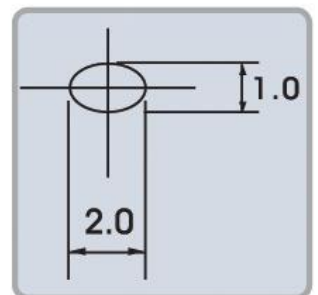

Datasheet

ESD 6in Long Nose Pliers

RS Stock number **864-0788**

ENGLISH

Specification

Material: High carbon steel in blade, PP ESD handle
Finished: Black

Features

Easy operation with deep and narrow working space
Serrated jaws for easy pick up
Black coated handle prevents electro static discharge

WITH SPRING ACTION

SERRATED JAW