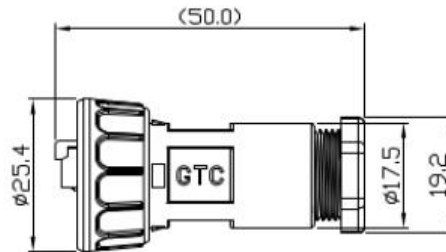

Notes: (Unless Otherwise Specified)

1. Waterproof Rate: IP67.
2. Cable Diameter: 5.0 to 6.0 mm
3. Recommend Gland Nut Torque: 9.0 to 10.0 Kgf-cm.
4. RoHS Compliant

REV	ECN#	DESCRIPTION OF REVISION	DRAW BY DATE	CHECK BY DATE	APPROVE BY DATE
A0		Mass Production	Joyce 04/24/12	Lucas 04/24/12	Ray 04/24/12

7	Gland Nut	Thermoplastic Color: Black	1
6	Cage	Thermoplastic Color: White	1
5	Gland	Silicone Color: Green	1
4	Housing	Thermoplastic Color: Black	1
3	Screw Nut	Thermoplastic Color: Black	1
2	Rubber Pad	Silicone Color: Black	1
1	RJ45 Plug	Housing: Thermoplastic, Color: Black Contacts: Copper Alloy, Finish: Au Plated Shell: Cold Roll Steel, Finish: Ni Plated	1
Item	Part Name	Material / Finish	Qty

Mating Parts:
111-6735
111-6736

TITLE										
RJ45 Plastic C3 Shielded E1 Field Installable Cable End Plug Screw										
	B	1:1	Joyce 04/24/12	Lucas 04/24/12	Ray 04/24/12	XX ± 0.5 X.XX ± 0.2	X.XXX ± 0.05 ANGLES ± 1°	mm	1/1	
THIRD ANGLE PROJECTION	SIZE	SCALE	DRAW / DATE	CHECK / DATE	APPROVE / DATE	TOLERANCES		UNIT	SHEET	