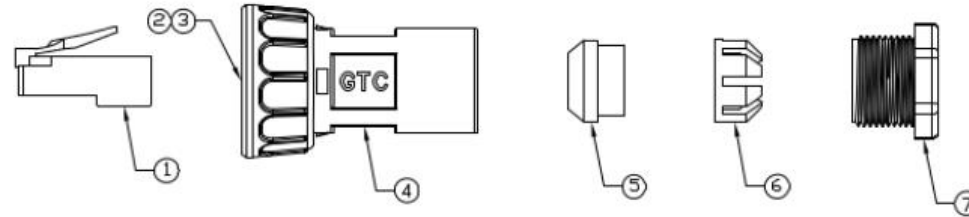

Notes: (Unless Otherwise Specified)

1. Waterproof Rate: IP67.
2. Cable Diameter: 5.0 to 6.0 mm
3. Recommend Gland Nut Torque: 9.0 to 10.0 Kgf-cm.
4. RoHS Compliant

REV	ECN#	DESCRIPTION OF REVISION	DRAW BY DATE	CHECK BY DATE	APPROVE BY DATE
A0		Mass Production	Joyce 04/24/12	Lucas 04/24/12	Ray 04/24/12

7	Gland Nut	Thermoplastic Color: Black	1
6	Cage	Thermoplastic Color: White	1
5	Gland	Silicone Color: Green	1
4	Housing	Thermoplastic Color: Black	1
3	Screw Nut	Thermoplastic Color: Black	1
2	Rubber Pad	Silicone Color: Black	1
1	RJ45 Plug	Housing: Thermoplastic, Color: Black Contacts: Copper Alloy, Finish: Au Plated Shell: Cold Roll Steel, Finish: Ni Plated	1
Item	Part Name	Material / Finish	Qty

Mating Parts:
111-6735
111-6736

TITLE										
RJ45 Plastic C3 Shielded E1 Field Installable Cable End Plug Screw										
	B	1:1	Joyce 04/24/12	Lucas 04/24/12	Ray 04/24/12	XX ± 0.5 X.XX ± 0.2	X.XXX ± 0.05 ANGLES ± 1°	mm	1/1	
THIRD ANGLE PROJECTION	SIZE	SCALE	DRAW / DATE	CHECK / DATE	APPROVE / DATE	TOLERANCES		UNIT	SHEET	