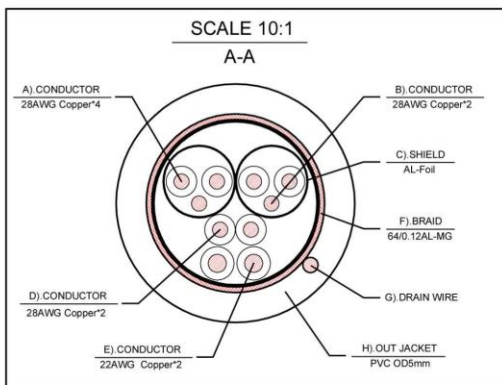

Datasheet

RS PRO USB 3.0 Type A Male to Type B Male Data Cable

Stock number: 2369087

EN

The RS Pro range of "SuperSpeed USB 3.0" Type A (male) to Type B (male) cables support a data transfer rate up to 5 Gbit/s (625 MB/s), which is about ten times faster than USB 2.0 technology.

This is a standard Type A to B cable; it is designed to connect a Host to a Device. The Host Type A connector will connect to a computer/laptop and the Device Type B connector is commonly found on external hard drives, docking stations, USB printers and USB hubs.