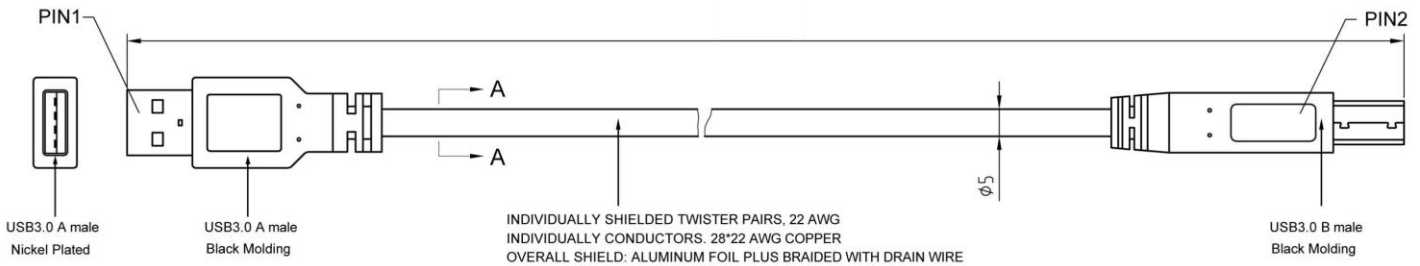

Datasheet

RS PRO USB 3.0 Type A Male to Type B Male Data Cable

Stock number: 2369087

EN

The RS Pro range of "SuperSpeed USB 3.0" Type A (male) to Type B (male) cables support a data transfer rate up to 5 Gbit/s (625 MB/s), which is about ten times faster than USB 2.0 technology.

This is a standard Type A to B cable; it is designed to connect a Host to a Device. The Host Type A connector will connect to a computer/laptop and the Device Type B connector is commonly found on external hard drives, docking stations, USB printers and USB hubs.