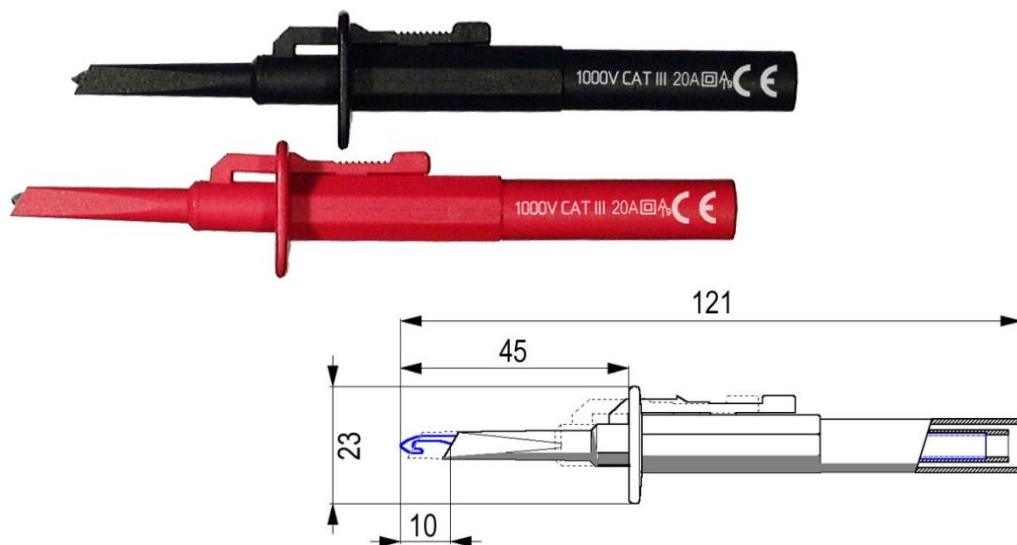

ENGLISH

Datasheet

RS PRO Sprung Hooks

Stock No: 125-3739

Product Details

These RS PRO Sprung Hooks are a perfect accessory to any standard 4mm shrouded or un-shrouded test lead.

Specification

Voltage:	1000 Volts AC & DC
Current Rating:	20A
Safety Category:	CAT III
Minimum Operating Temperature:	-20°C
Maximum Operating Temperature:	+70°C