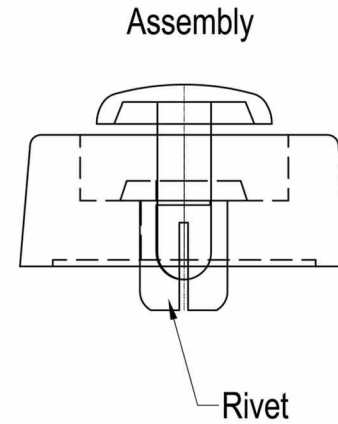

# RS PRO Fast Foot 1 to 2mm thick

Stock number: 172-0866

EN

DIMENSIONS	TOLERANCE
<4mm	±0.15
4mm~15mm	±0.20
15mm~30mm	±0.30
30mm~50mm	±0.50
50mm~100mm	±1.00

REVISIONS			
REV	DESCRIPTION	DATE	BY
01	NEW DRAWING	2016-7-16	Jack Xu

**NOTES:**

1.MATERIAL: TPV UL94 HB(Body)  
PA6 UL94 V2(Rivet)

2.Hole:Ø4.1~4.2mm

Panel Thickness:1.0~2.0mm

Mounting Rivet R4070B

Unit:mm

SCALE	2:1	PART NAME	Soft Fast Foot
COLOR	BLACK	PART NO.	172-0866
DRAWN	ALEX	MATERIAL	SEE NOTES
CHECK	JACK	DRAWING NO.	KS180701-1
APPROVED	FRED	DRAWING DATE	2016-7-16