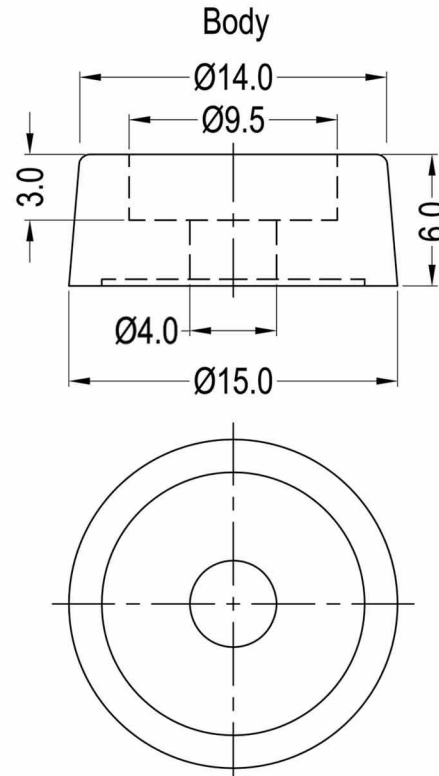

# RS PRO Fast Foot 1 to 2mm thick

Stock number: 172-0866

EN

DIMENSIONS	TOLERANCE
<4mm	±0.15
4mm~15mm	±0.20
15mm~30mm	±0.30
30mm~50mm	±0.50
50mm~100mm	±1.00

REVISIONS			
REV	DESCRIPTION	DATE	BY
01	NEW DRAWING	2016-7-16	Jack Xu

**NOTES:**

1.MATERIAL: TPV UL94 HB(Body)  
PA6 UL94 V2(Rivet)

2.Hole:Ø4.1~4.2mm

Panel Thickness:1.0~2.0mm

Mounting Rivet R4070B

Unit:mm

SCALE	2:1	PART NAME	Soft Fast Foot
COLOR	BLACK	PART NO.	172-0866
DRAWN	ALEX	MATERIAL	SEE NOTES
CHECK	JACK	DRAWING NO.	KS180701-1
APPROVED	FRED	DRAWING DATE	2016-7-16