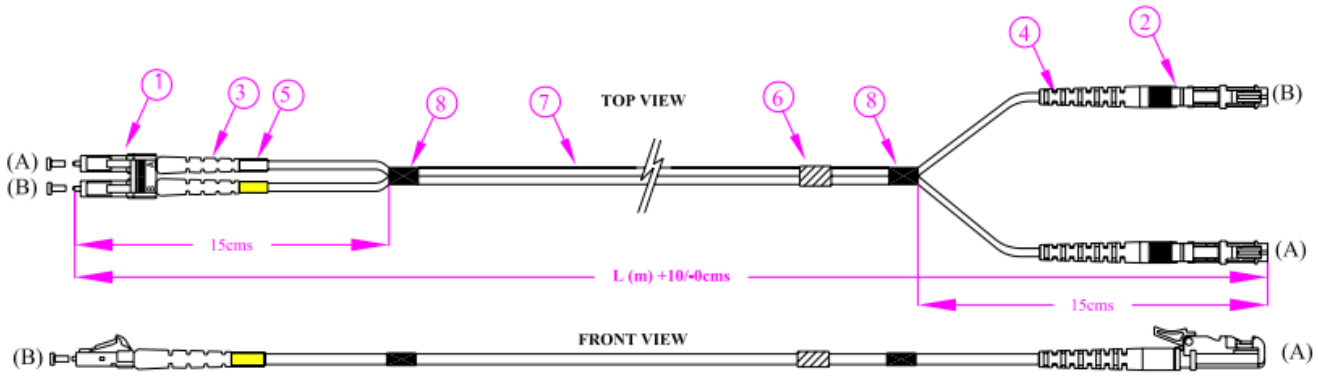

Datasheet

Fibre Optic Cable Assembly

RS Stock number 536-8424

Dimensions (mm)

No.	Description	Ea
1	LC Connector	2
2	E2000 Connector	2
3	Lc Boots	2
4	E2000 Boots	2
5	LC Heat Shrink (yellow + white)	1+1
6	Identification Label	1
7	1.6mm Duplex Cable (Lm)	1
8	Black Tape	2