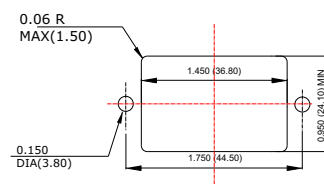

Electromechanical Impulse Counter (Non-Resettable)

RS Stock No's

A Rectangular Bezel: 896-7037, 896-7046.

B Rectangular 2 hole bezel: 896-7049, 896-7043

View of Different Bezels:

Note:- Dimension in small bracket are in mm.

Diagram A

Diagram B