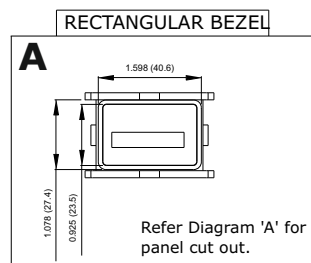

Electromechanical Impulse Counter (Non-Resettable)

RS Stock No's

A Rectangular Bezel: 896-7037, 896-7046.

B Rectangular 2 hole bezel: 896-7049, 896-7043

View of Different Bezels:

Note:- Dimension in small bracket are in mm.

Diagram A

Diagram B