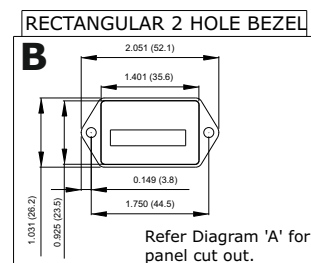

Electromechanical Impulse Counter (Non-Resettable)

RS Stock No's

A Rectangular Bezel: 896-7037, 896-7046.

B Rectangular 2 hole bezel: 896-7049, 896-7043

View of Different Bezels:

Note:- Dimension in small bracket are in mm.

Diagram A

Diagram B