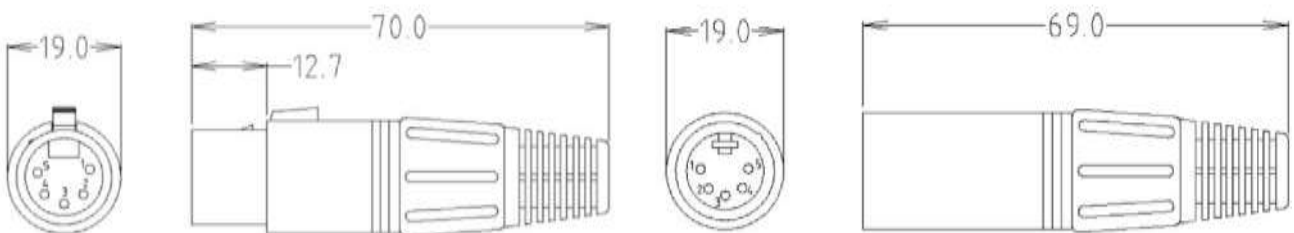

**RS6165** - 5 PIN FEMALE XLR PLUG 5APF/M

**RS6166** - 5 PIN FEMALE XLR PLUG BLACK 5APF/BM

**RS6180** - 7 PIN FEMALE XLR PLUG 7APF/M

[rspro.com](http://rspro.com)

**RS6130** - 3 PIN MALE XLR PLUG 3APM/M  
**RS6131** - 3 PIN MALE XLR PLUG BLACK 3APM/BM

**RS6155** - 4 PIN MALE XLR PLUG 4APM/M  
**RS6156** - 4 PIN MALE XLR PLUG BLACK 4APM/BM

**RS6160** - 5 PIN MALE XLR PLUG 5APM/M  
**RS6161** - 5 PIN MALE XLR PLUG BLACK 5APM/BM

**RS6180** - 7 PIN FEMALE XLR PLUG 7APF/M