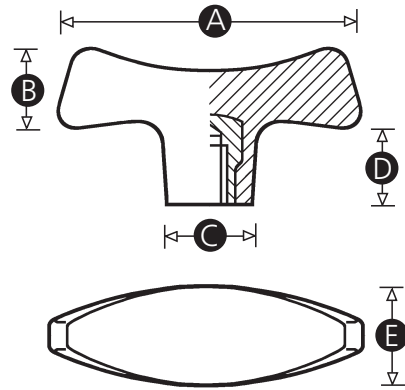

## DataSheet Female Duroplast T-Handle

ENGLISH

### Material

Duroplast

### Female Insert Material

Brass

Part No.	A	B	C	D	E	Thread size
2670853	72	21	21	21	23	M8