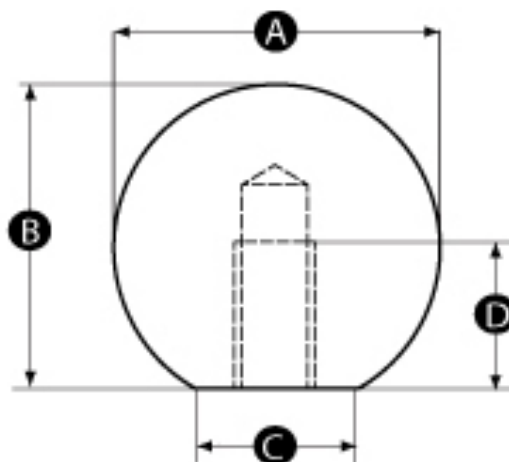

# Push-fit Polished Stainless Steel Ball Knob

RS Stock No: 1443642

## Specification

Material: Stainless steel - 304

Finish: Highly polished

Bore: Push-fit assembly

<b>Stock no</b>	<b>A</b>	<b>B</b>	<b>C</b>	<b>D</b>	<b>Bore size (mm) - H7 Tolerance</b>
1443639	16	15	8	10	4
1443640	16	15	8	10	5
1443641	20	18	12	12	5
1443642	20	18	12	12	6
1443643	25	23	15	16	6
1443644	25	23	15	16	8
1443645	32	29	18	20	6
1443646	32	29	18	20	8
1443648	38	35	22	24	6
1443649	38	35	22	24	8
1443647	38	35	22	24	10
1443650	44	37	32	28	10