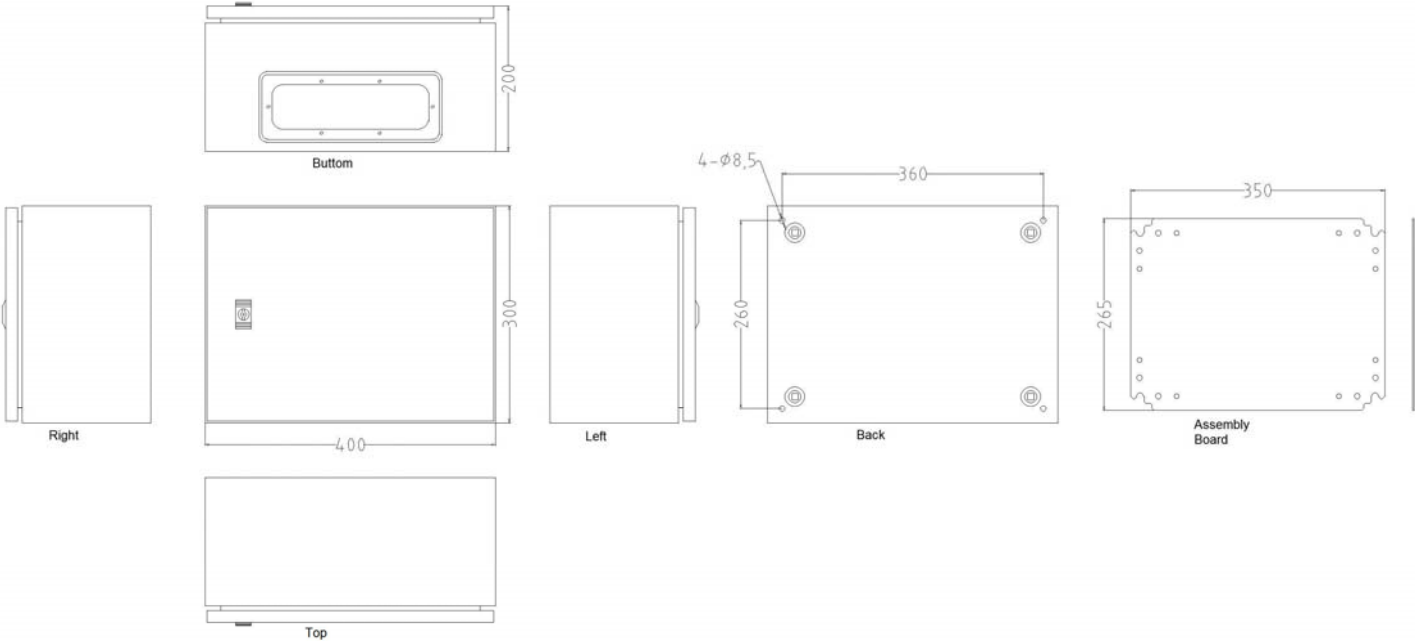

# Mild Steel IP66 Wall Box, 300x400x200mm

unit: +/-0.5mm