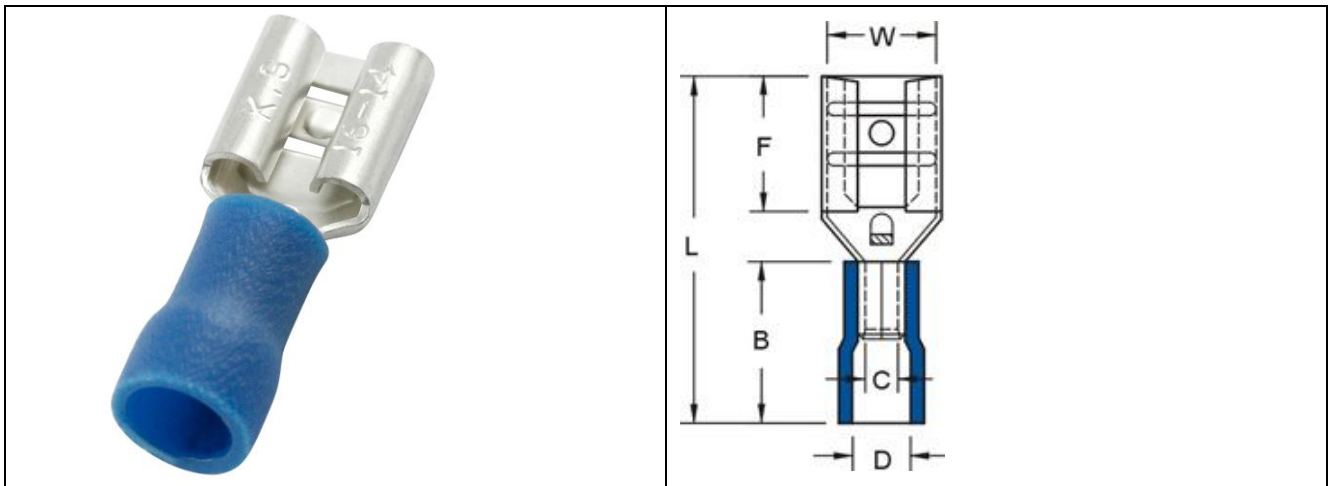

## RS PRO VINYL-INSULATED FEMALE DISCONNECTORS

Stock number: 178-8332

MAXIMUM ELECTRIC CURRENT:

A.W.G.	16	14
AMP.	10	15

MAXIMUM ELECTRICAL RATING: 75° C 300 VOLTS MAX.

INSULATION MATERIAL: VINYL

TERMINAL MATERIAL: BRASS

INSULATION COLOR: BLUE

TERMINAL BARREL I.D.: C=2.3MM

WIRE RANGE A.W.G. mm <sup>2</sup>	ITEM NO.	NEMA TAB	DIMENSION inch(mm)						
			W	F	L	B	D	T	
16-14 A.W.G.									
1.5-2.5 mm <sup>2</sup>	178-8332	.032X.250 (0.8X6.35)	0.26 6.6	0.295 7.5	0.807 20.5	0.394 10	0.177 4.500	0.016 0.4	