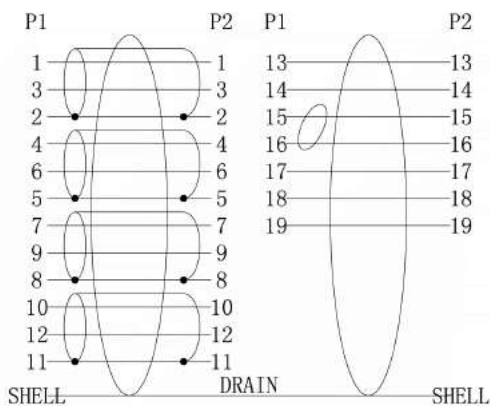

Datasheet

RS PRO 15 cm DisplayPort Male to HDMI Female Adapter

Stock number: 2206490

EN

Our RS PRO 5 metre DisplayPort to HDMI adapter comes with a latching, 20 pin male DP connector.

The connector hoods are made from black PVC and come with dust caps to protect the connectors. On top of the connector is the latch release and a strain relief on the end of the hood to support the cable.

HDMI is possibly the most common display connection on the market which can be found on devices ranging from PC's, Bluray players, games consoles and more.

9	DP TRANSPARENT DUST
8	DISPLAY PORT M ABS BOTTOM SHELL Color:Black
7	DisplayPort M ABS TOP SHELL Color:Black
6	∅ 1.5 H.S.T 16mm Black
5	∅ 2.0 H.S.T 10mm Black
4	∅ 1.0 H.S.T 10mm Black
3	PVC 45P COLOR:BLACK
2	DP (DP TO HDMI NXP) PCB+SMT+Soloder (shell nickel plated)
1	HDMI F TO F 30AWG Nickel plated color:Black L=0.31MM