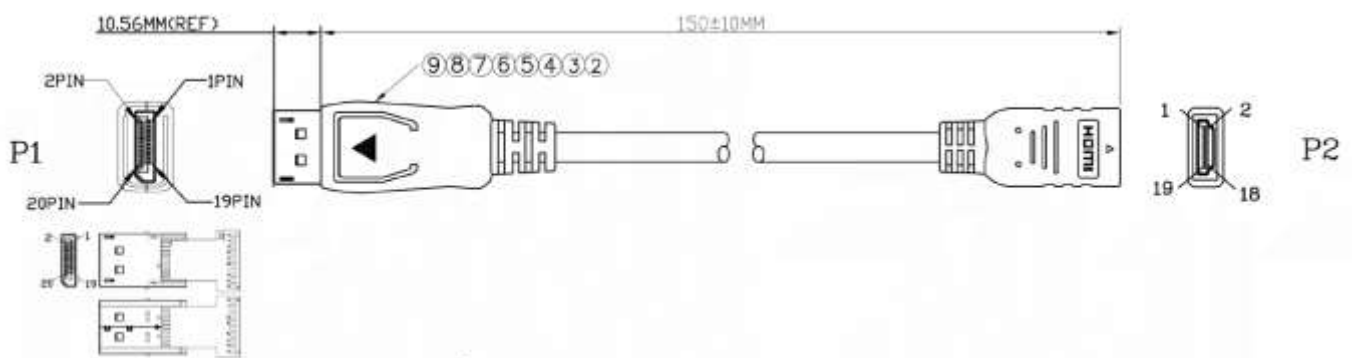

Datasheet

RS PRO 15 cm DisplayPort Male to HDMI Female Adapter

Stock number: 2206490

EN

Our RS PRO 5 metre DisplayPort to HDMI adapter comes with a latching, 20 pin male DP connector.

The connector hoods are made from black PVC and come with dust caps to protect the connectors. On top of the connector is the latch release and a strain relief on the end of the hood to support the cable.

HDMI is possibly the most common display connection on the market which can be found on devices ranging from PC's, Bluray players, games consoles and more.

9	DP TRANSPARENT DUST
8	DISPLAY PORT M ABS BOTTOM SHELL Color:Black
7	DisplayPort M ABS TOP SHELL Color:Black
6	∅ 1.5 H.S.T 16mm Black
5	∅ 2.0 H.S.T 10mm Black
4	∅ 1.0 H.S.T 10mm Black
3	PVC 45P COLOR:BLACK
2	DP (DP TO HDMI NXP) PCB+SMT+Soloder (shell nickel plated)
1	HDMI F TO F 30AWG Nickel plated color:Black L=0.31MM