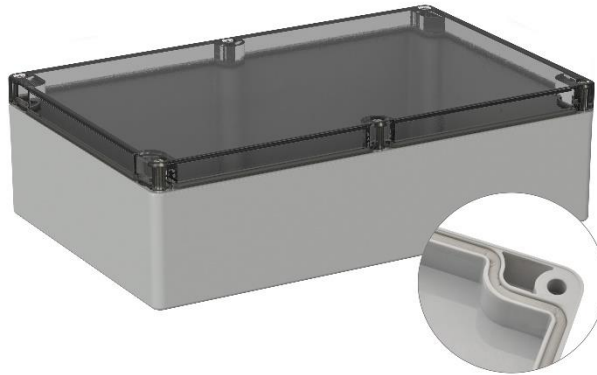

Datasheet

RS PRO Polycarbonate Enclosure, Light Grey, IP66

Stock No: 201-0169

Technical Specifications:

Body Material	Polycarbonate
Length	300 mm
Width	230 mm
Height	85 mm
IP	IP66
Colour	Light Grey

Features & Benefits:

- seal factory-assembled
- IP-Protection (DIN EN 60529)
- supplied with screws
- crystal-clear lid

Dimensional line drawings