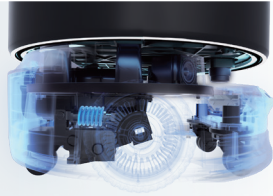

## Stabilized Delivery

The newly upgraded vehicle-grade chassis and motion control algorithms enhance delivery stability, making it suitable for delivering various items in diverse scenarios.

## Upgraded Vslam+

The newly upgraded positioning technology VSLAM, paired with a powerful computational system, enables rapid and seamless mapping without the need for environmental modification.