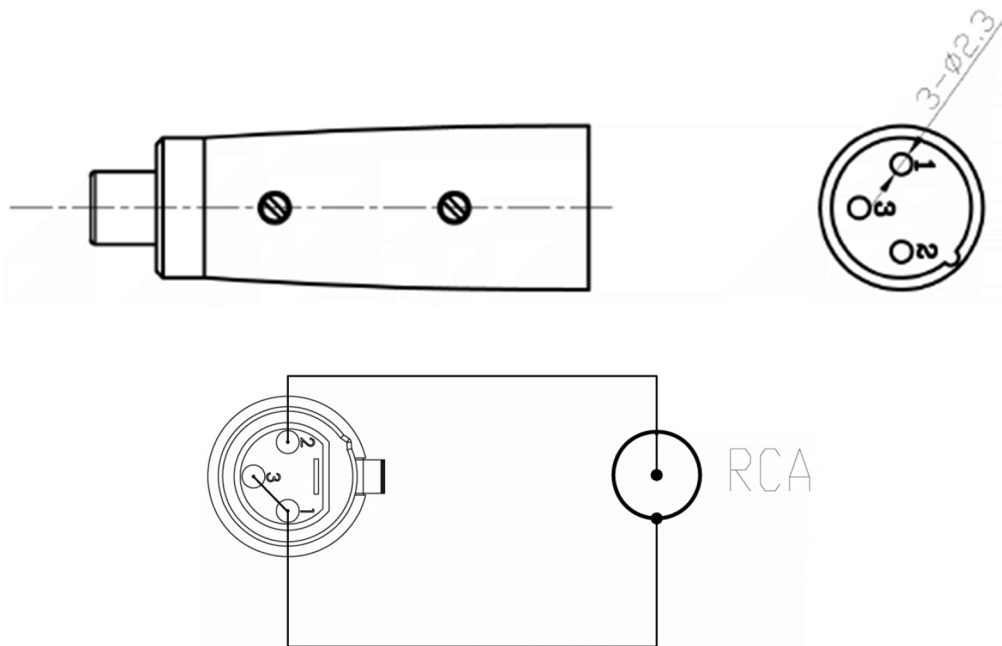

Datasheet

RS PRO Female RCA to Male XLR Adapter, Metal

Stock number: 192-4471

EN

The RS PRO female RCA to male XLR adapter is a metal adapter which has a single female RCA connector on one side and a three pin male XLR connector on the other side.

The pins are gold plated which helps with anti-corrosion and ensures a good connection for better audio quality.

XLR cables are generally used for sound, video and lighting equipment. An adapter such as this could be used to convert an RCA audio device to connect to an XLR port on other audio equipment.