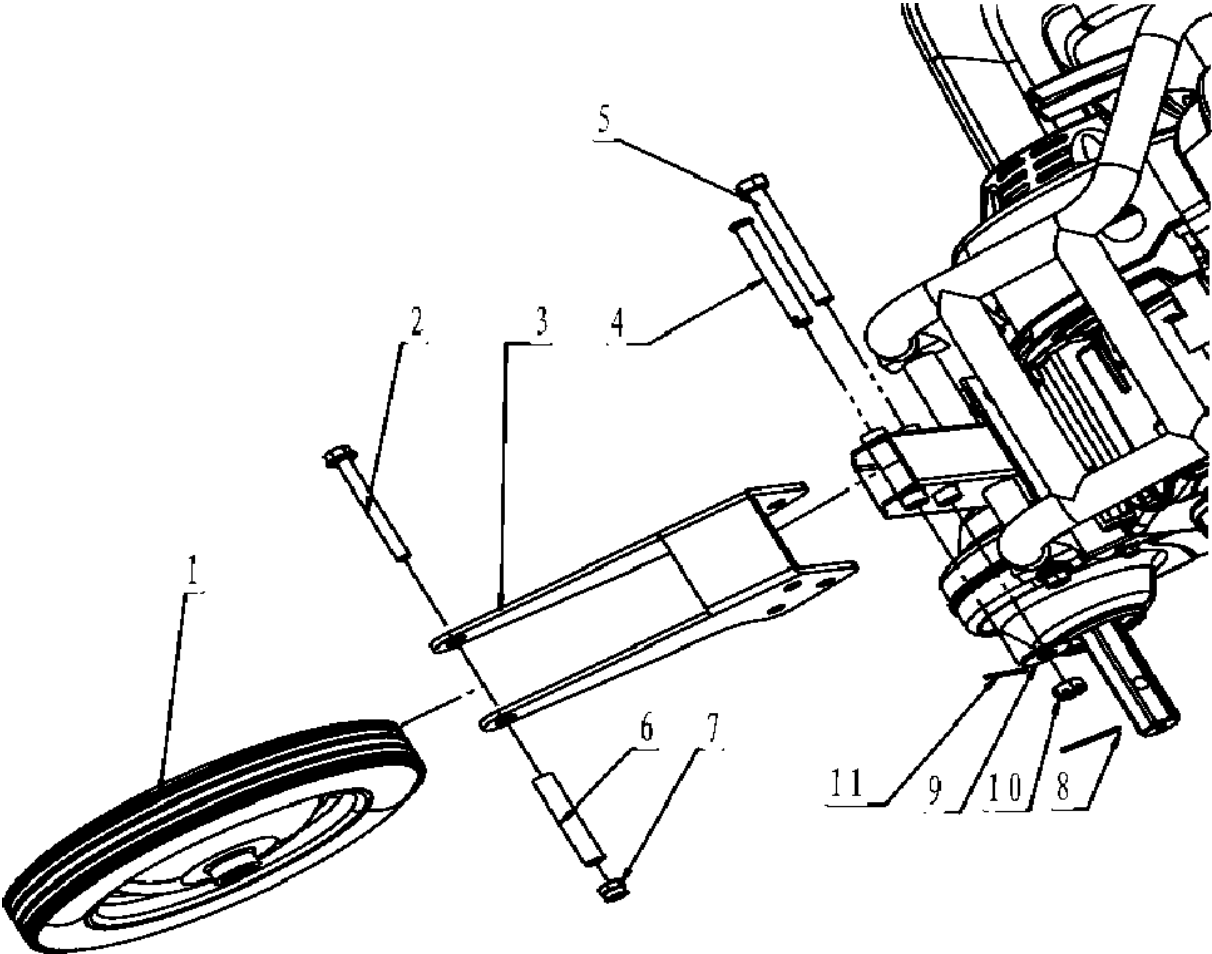

WHEELS & TIRES

TF 230, 967316701, 2015-02

Ref	Part No	Description	Remark	QTY KIT
1	587 98 20-01	SUPPORT WHEEL		1
2	587 98 21-01	BOLT		1
3	587 98 22-01	STAND		1
4	587 98 23-01	PIN		1
5	587 98 24-01	BOLT		1
6	587 98 25-01	AXLE		1
7	587 93 74-01	NUT		1
8	587 98 28-01	COTTER		1
9	587 98 29-01	WASHER		1
10	587 98 52-01	NUT		1
11	587 98 10-01	CLIP		1