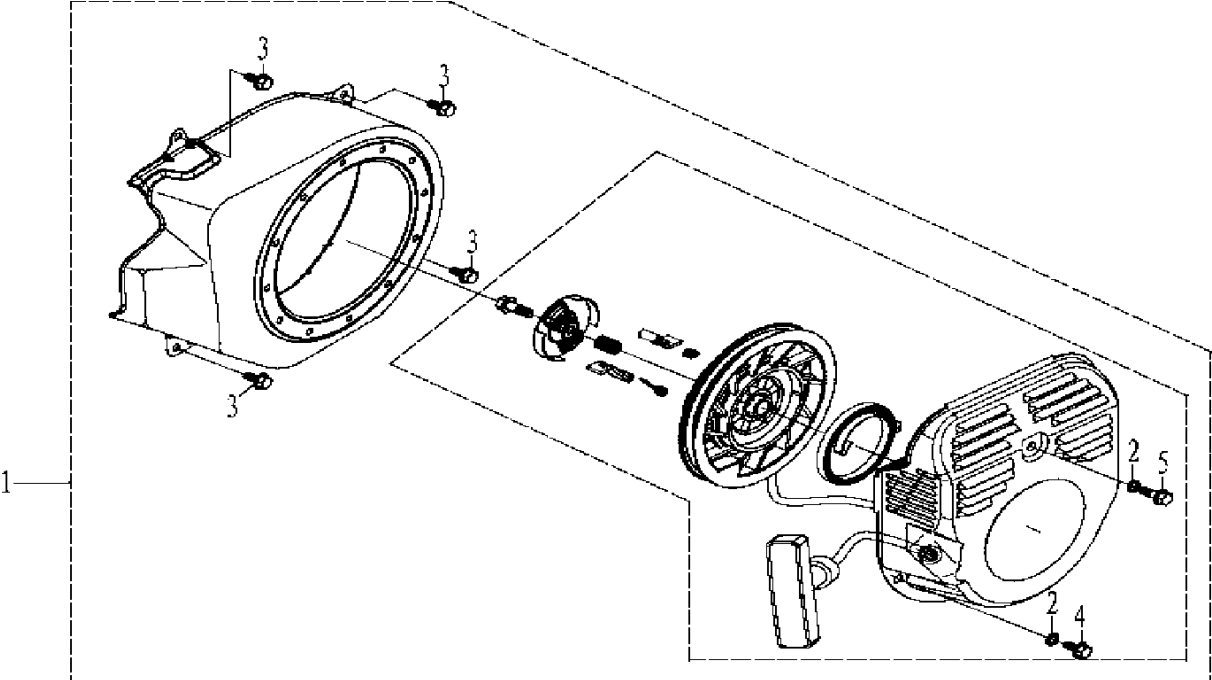

STARTER

TF 230, 967316701, 2015-02

Ref	Part No	Description	Remark	QTY KIT
1	588 00 59-01	STARTER		1
2	588 00 60-01	WASHER		3
3	587 97 94-01	BOLT		4
4	588 00 61-01	BOLT		2
5	588 00 62-01	BOLT		1