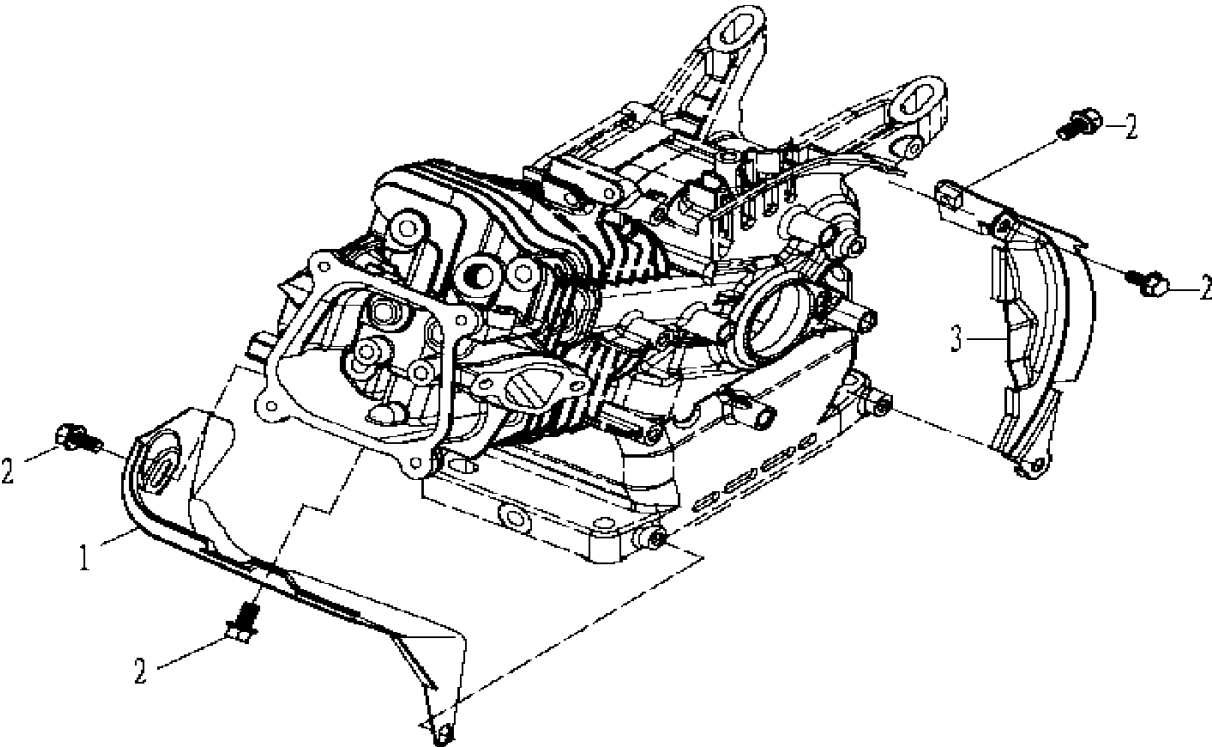

Ref	Part No	Description	Remark	QTY KIT
1	588 01 41-01	SHIELD		1
2	588 00 77-01	BOLT		4
3	588 01 42-01	SHROUD		1