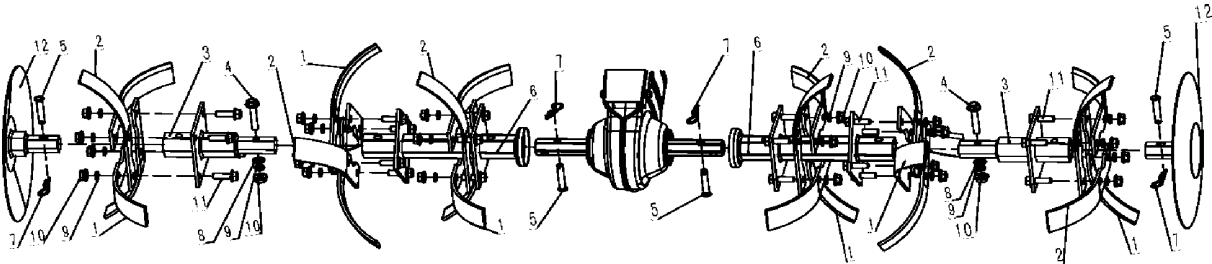

COVER

TF 230, 967316701, 2015-02

Ref	Part No	Description	Remark	QTY KIT
1	588 00 20-01	COVER		1
2	588 00 21-01	PLUG		1
3	588 00 22-01	SEALING		1
4	588 00 23-01	PLUG		1
5	588 00 25-01	BOLT		1
6	588 00 18-01	SEAL		1
7	588 00 24-01	DIPSTICK		1
8	588 00 26-01	DIPSTICK		1
9	587 94 21-01	BEARING		1
10	588 00 27-01	GASKET		1
11	588 00 28-01	PIN		2

CRANKCASE

TF 230, 967316701, 2015-02

Ref	Part No	Description	Remark	QTY KIT
1	588 00 08-01	CRANKCASE		1
2	588 47 61-01	SEAL		1
3	588 00 10-01	ARM		1
4	588 00 11-01	KEEPER		1
5	588 00 12-01	WASHER		1
6	588 00 13-01	GOVERNOR		1
7	588 00 16-01	BEARING		1
8	588 00 15-01	WASHER		2
9	588 00 17-01	BOLT		2
10	588 00 18-01	SEAL		1

CRANKSHAFT

TF 230, 967316701, 2015-02

Ref	Part No	Description	Remark	QTY KIT
1	588 00 29-01	CRANKSHAFT ASSY		1
2	588 00 30-01	WOODRUFF KEY		1
3	588 00 31-01	CRANKSHAFT		1
4	588 00 32-01	CONNECTING ROD		1
5	588 00 33-01	PISTON		1
6	588 00 34-01	CLIP		2
7	588 00 35-01	PISTON PIN		1
8	588 00 36-01	PISTON RING		1
9	588 00 37-01	FILM		1
10	588 00 38-01	BUSH		1
11	588 00 39-01	RING		1
12	588 00 40-01	RING		1

Ref	Part No	Description	Remark	QTY KIT
1	587 93 67-01	BOLT		4
2	587 94 91-01	WASHER		4
3	587 94 90-01	WASHER		4
4	587 98 16-01	COVER		1
5	587 94 99-01	BOLT		4
6	587 94 98-01	WASHER		8
7	587 98 17-01	BRACKET		1
8	587 95 01-01	NUT		4
9	587 98 18-01	COVER		1
10	587 98 19-01	BRACKET		1