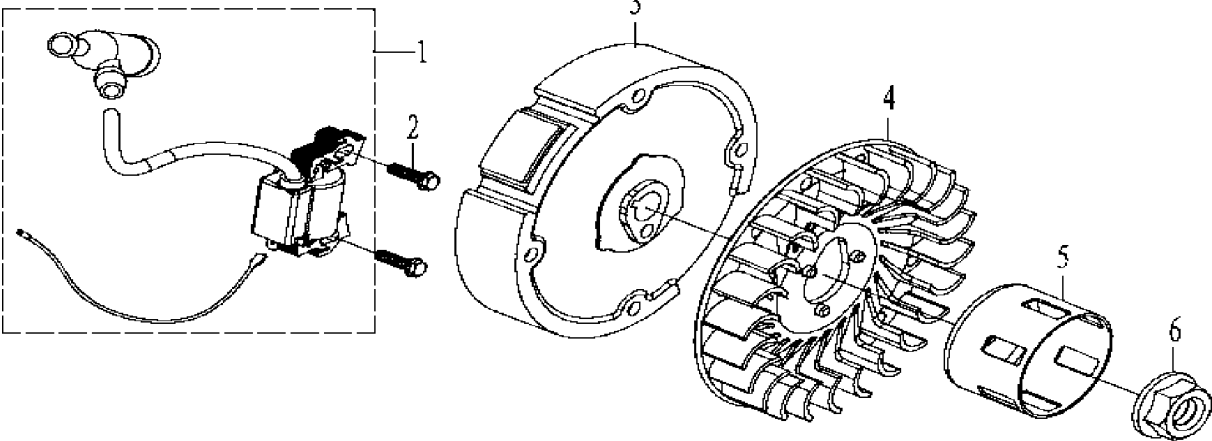

IGNITION SYSTEM

TF 230, 967316701, 2015-02

Ref	Part No	Description	Remark	QTY KIT
1	588 00 81-01	SWITCH		1
2	588 00 82-01	BOLT		1
3	588 00 83-01	FLYWHEEL		1
4	588 00 84-01	FAN		1
5	588 00 85-01	PULLEY		1
6	588 00 86-01	NUT		2