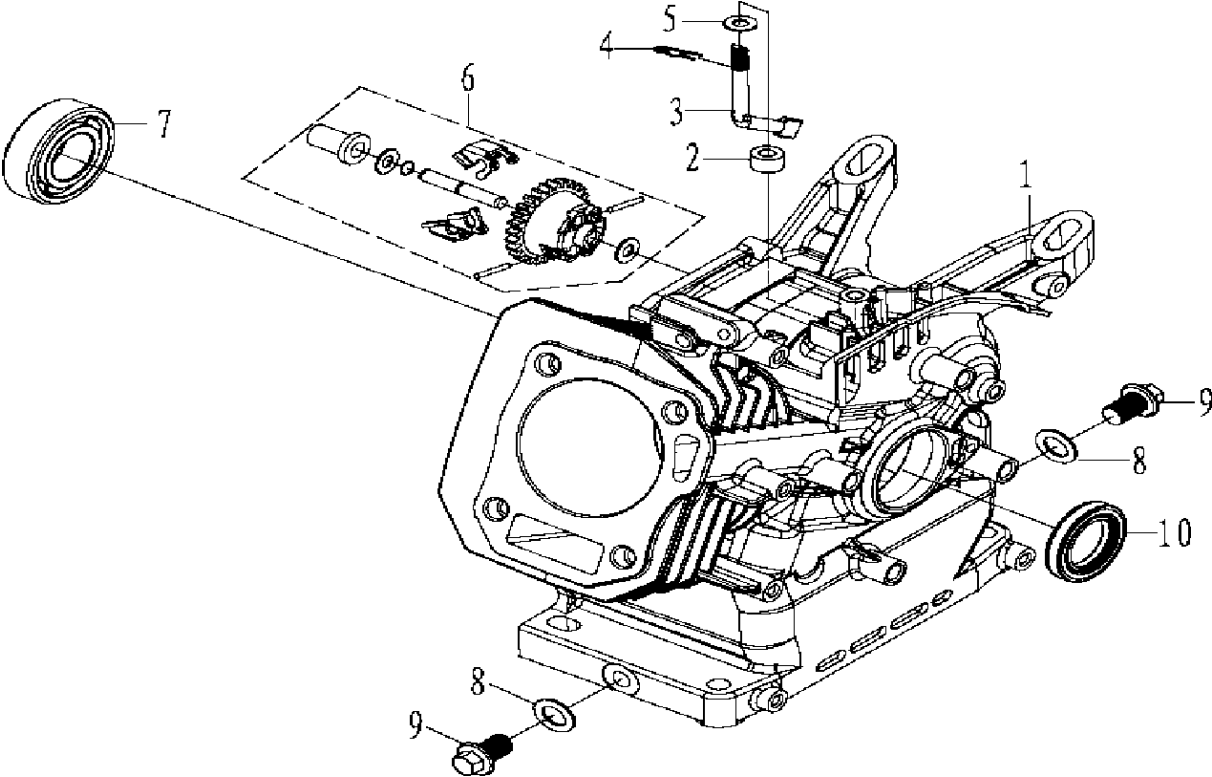

SPARE PARTS LIST

CULTIVATORS/TILLERS

TF 230, 967316701, 2015-02

BELT

TF 230, 967316701, 2015-02

Ref	Part No	Description	Remark	QTY KIT
1	587 95 34-01	BELT COVER		1
2	587 94 99-01	BOLT		2
3	587 93 69-01	WASHER		2
4	587 95 35-01	BELT		2
5	587 95 40-01	BOLT		1
6	587 98 14-01	WASHER		1
7	587 95 37-01	PULLEY		1
8	588 08 97-01	BOLT		4
9	587 95 42-01	LEVER		4
10	588 08 98-01	BOLT		1
11	587 93 73-01	NUT		1
12	588 08 99-01	BOLT		1
13	587 93 70-01	BOLT		1
14	587 95 74-01	PULLEY		1
15	587 98 15-01	BELT COVER		1
16	587 93 75-01	WASHER		1
17	588 09 00-01	WASHER		1
18	587 95 70-01	PULLEY		1
19	587 95 72-01	SPRING		1
20	587 95 73-01	SPRING		1

CONTROLS

TF 230, 967316701, 2015-02

Ref	Part No	Description	Remark	QTY KIT
1	588 00 69-01	ARM		1
2	588 00 71-01	BOLT		1
3	588 00 72-01	NUT		1
4	588 00 73-01	TIE ROD		1
5	588 00 74-01	SPRING		1
6	588 00 75-01	SPRING		1
7	588 00 76-01	CONTROL		1
8	588 00 77-01	BOLT		2
9	588 00 78-01	SCREW		1
10	588 01 69-01	CONNECTION		1
11	588 00 79-01	BOLT		1
12	588 01 70-01	CLAMP		1
13	588 00 80-01	WASHER		1

COVER

TF 230, 967316701, 2015-02

Ref	Part No	Description	Remark	QTY KIT
1	588 00 20-01	COVER		1
2	588 00 21-01	PLUG		1
3	588 00 22-01	SEALING		1
4	588 00 23-01	PLUG		1
5	588 00 25-01	BOLT		1
6	588 00 18-01	SEAL		1
7	588 00 24-01	DIPSTICK		1
8	588 00 26-01	DIPSTICK		1
9	587 94 21-01	BEARING		1
10	588 00 27-01	GASKET		1
11	588 00 28-01	PIN		2

CRANKCASE

TF 230, 967316701, 2015-02

Ref	Part No	Description	Remark	QTY KIT
1	588 00 08-01	CRANKCASE		1
2	588 47 61-01	SEAL		1
3	588 00 10-01	ARM		1
4	588 00 11-01	KEEPER		1
5	588 00 12-01	WASHER		1
6	588 00 13-01	GOVERNOR		1
7	588 00 16-01	BEARING		1
8	588 00 15-01	WASHER		2
9	588 00 17-01	BOLT		2
10	588 00 18-01	SEAL		1