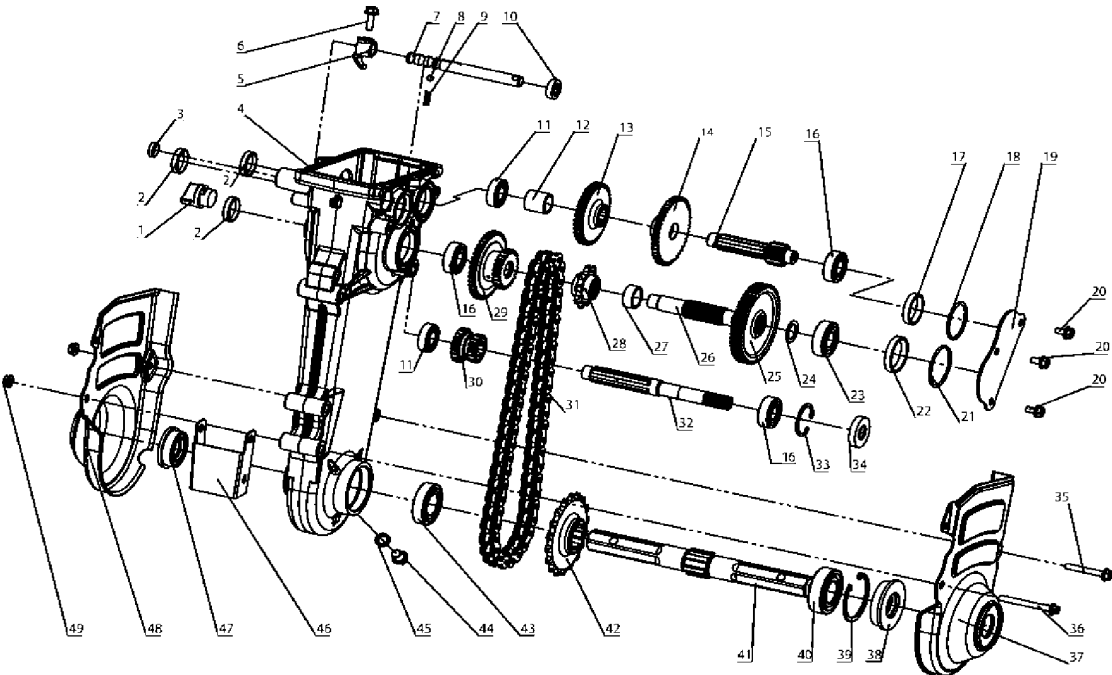

GEAR BOX

TF 230, 967316701, 2015-02

Ref	Part No	Description	Remark	QTY KIT
1	587 94 31-01	OIL PLUG		1
2	587 94 30-01	OIL PLUG		3
3	587 94 29-01	OIL PLUG		1
4	587 97 90-01	GEAR BOX		1
5	587 94 05-01	FORK		1
6	587 97 91-01	BOLT		1
7	587 97 92-01	SHAFT		1
8	587 97 93-01	BALL		1
9	587 94 52-01	SPRING		1
10	587 94 33-01	SEAL		1
11	587 93 95-01	BEARING		2
12	587 93 99-01	BUSH		1
13	587 94 00-01	GEAR		1
14	587 94 01-01	GEAR		1
15	587 93 98-01	SHAFT		1
16	587 94 02-01	BEARING		3
17	587 94 36-01	BUSH		1
18	587 94 39-01	O-RING		1
19	587 94 43-01	STOP		1
20	587 97 94-01	BOLT		3
21	587 94 40-01	O-RING		1
22	587 94 37-01	BUSH		1
23	587 94 17-01	BEARING		1
24	587 94 14-01	PLATE		1
25	587 94 13-01	GEAR		1
26	587 94 07-01	SHAFT		1
27	587 94 11-01	BUSH		1
28	587 94 10-01	SPROCKET		1
29	587 94 09-01	GEAR		1
30	587 93 97-01	GEAR		1
31	587 97 95-01	CHAIN		1
32	587 93 96-01	SHAFT		1
33	587 97 96-01	CIRCLIP		1
34	587 94 35-01	SEAL		1
35	587 97 97-01	BOLT		1
36	587 97 98-01	BOLT		1
37	587 97 99-01	COVER		1
38	587 94 25-01	SEAL		1
39	587 94 28-01	O-RING		1
40	587 94 21-01	BEARING		1
41	587 98 00-01	SHAFT		1
42	587 94 20-01	SPROCKET		1
43	587 94 18-01	BEARING		1
44	587 98 01-01	BOLT		1
45	587 98 02-01	WASHER		1
46	587 98 03-01	COVER		1
47	587 94 24-01	SEAL		1
48	587 98 04-01	COVER		1
49	587 98 05-01	NUT		2