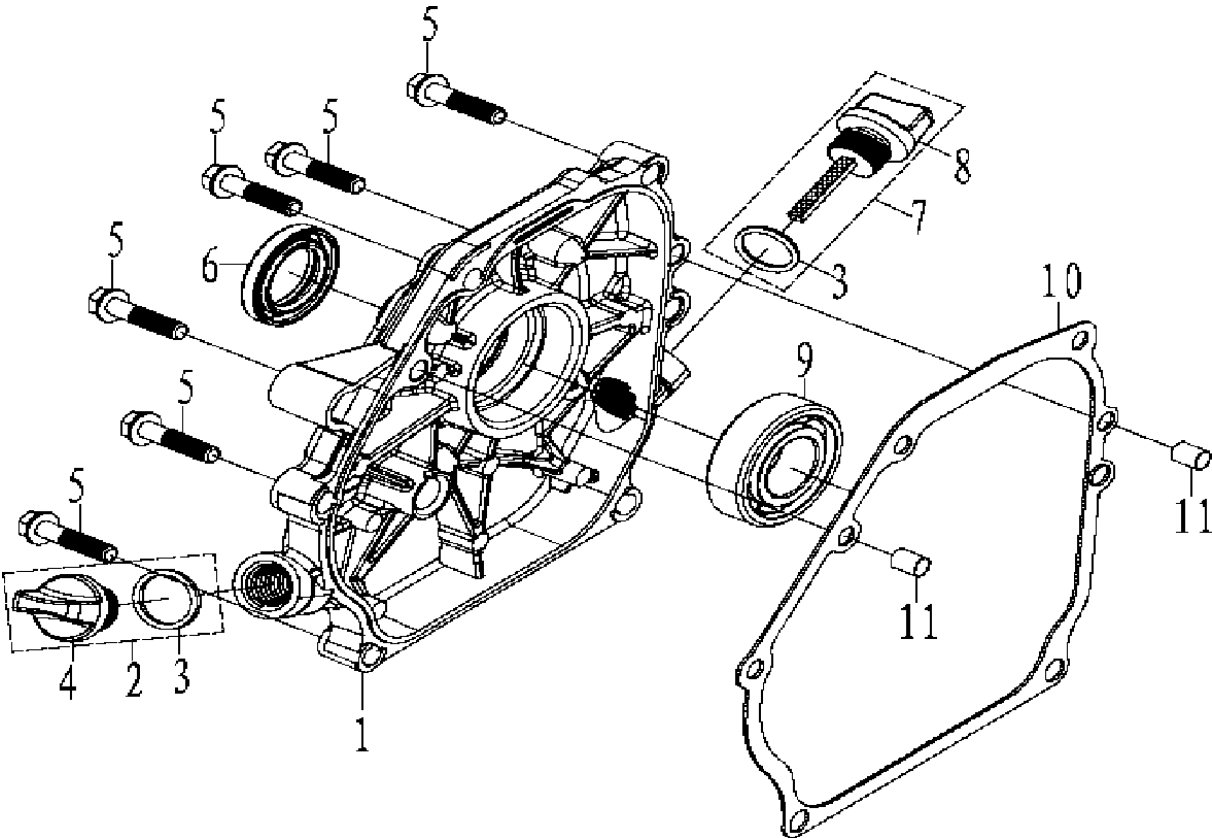

SPARE PARTS LIST

CULTIVATORS/TILLERS

TF 230, 967316701, 2015-02

BELT

TF 230, 967316701, 2015-02

Ref	Part No	Description	Remark	QTY KIT
1	587 95 34-01	BELT COVER		1
2	587 94 99-01	BOLT		2
3	587 93 69-01	WASHER		2
4	587 95 35-01	BELT		2
5	587 95 40-01	BOLT		1
6	587 98 14-01	WASHER		1
7	587 95 37-01	PULLEY		1
8	588 08 97-01	BOLT		4
9	587 95 42-01	LEVER		4
10	588 08 98-01	BOLT		1
11	587 93 73-01	NUT		1
12	588 08 99-01	BOLT		1
13	587 93 70-01	BOLT		1
14	587 95 74-01	PULLEY		1
15	587 98 15-01	BELT COVER		1
16	587 93 75-01	WASHER		1
17	588 09 00-01	WASHER		1
18	587 95 70-01	PULLEY		1
19	587 95 72-01	SPRING		1
20	587 95 73-01	SPRING		1

CONTROLS

TF 230, 967316701, 2015-02

Ref	Part No	Description	Remark	QTY KIT
1	588 00 69-01	ARM		1
2	588 00 71-01	BOLT		1
3	588 00 72-01	NUT		1
4	588 00 73-01	TIE ROD		1
5	588 00 74-01	SPRING		1
6	588 00 75-01	SPRING		1
7	588 00 76-01	CONTROL		1
8	588 00 77-01	BOLT		2
9	588 00 78-01	SCREW		1
10	588 01 69-01	CONNECTION		1
11	588 00 79-01	BOLT		1
12	588 01 70-01	CLAMP		1
13	588 00 80-01	WASHER		1

COVER

TF 230, 967316701, 2015-02

Ref	Part No	Description	Remark	QTY KIT
1	588 00 20-01	COVER		1
2	588 00 21-01	PLUG		1
3	588 00 22-01	SEALING		1
4	588 00 23-01	PLUG		1
5	588 00 25-01	BOLT		1
6	588 00 18-01	SEAL		1
7	588 00 24-01	DIPSTICK		1
8	588 00 26-01	DIPSTICK		1
9	587 94 21-01	BEARING		1
10	588 00 27-01	GASKET		1
11	588 00 28-01	PIN		2

CRANKCASE

TF 230, 967316701, 2015-02

Ref	Part No	Description	Remark	QTY KIT
1	588 00 08-01	CRANKCASE		1
2	588 47 61-01	SEAL		1
3	588 00 10-01	ARM		1
4	588 00 11-01	KEEPER		1
5	588 00 12-01	WASHER		1
6	588 00 13-01	GOVERNOR		1
7	588 00 16-01	BEARING		1
8	588 00 15-01	WASHER		2
9	588 00 17-01	BOLT		2
10	588 00 18-01	SEAL		1