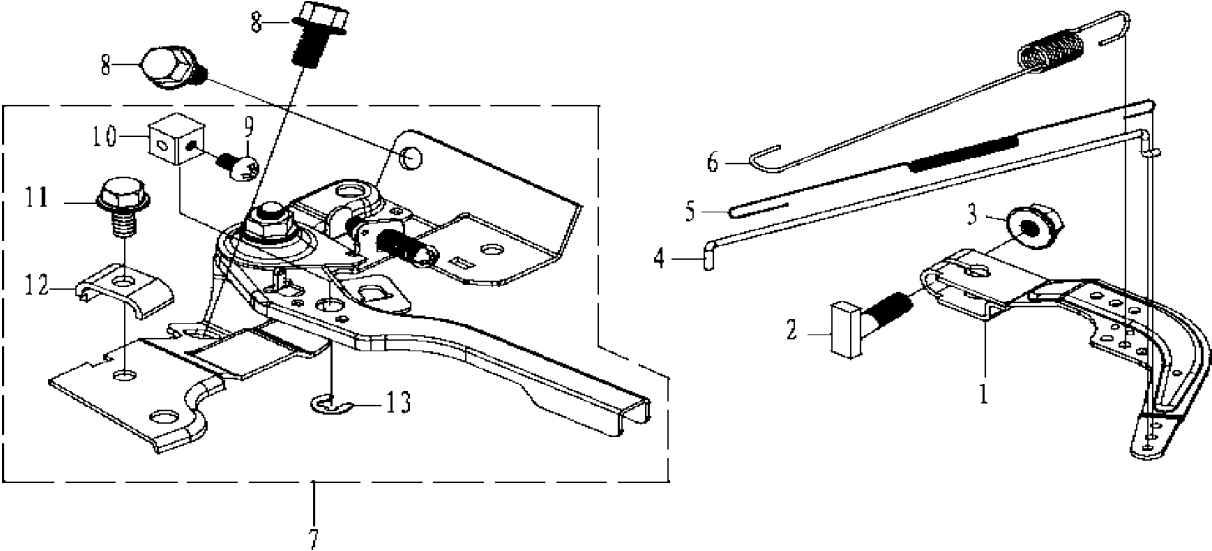

SPARE PARTS LIST

CULTIVATORS/TILLERS

TF 230, 967316701, 2015-02

BELT

TF 230, 967316701, 2015-02

Ref	Part No	Description	Remark	QTY KIT
1	587 95 34-01	BELT COVER		1
2	587 94 99-01	BOLT		2
3	587 93 69-01	WASHER		2
4	587 95 35-01	BELT		2
5	587 95 40-01	BOLT		1
6	587 98 14-01	WASHER		1
7	587 95 37-01	PULLEY		1
8	588 08 97-01	BOLT		4
9	587 95 42-01	LEVER		4
10	588 08 98-01	BOLT		1
11	587 93 73-01	NUT		1
12	588 08 99-01	BOLT		1
13	587 93 70-01	BOLT		1
14	587 95 74-01	PULLEY		1
15	587 98 15-01	BELT COVER		1
16	587 93 75-01	WASHER		1
17	588 09 00-01	WASHER		1
18	587 95 70-01	PULLEY		1
19	587 95 72-01	SPRING		1
20	587 95 73-01	SPRING		1

CONTROLS

TF 230, 967316701, 2015-02

Ref	Part No	Description	Remark	QTY KIT
1	588 00 69-01	ARM		1
2	588 00 71-01	BOLT		1
3	588 00 72-01	NUT		1
4	588 00 73-01	TIE ROD		1
5	588 00 74-01	SPRING		1
6	588 00 75-01	SPRING		1
7	588 00 76-01	CONTROL		1
8	588 00 77-01	BOLT		2
9	588 00 78-01	SCREW		1
10	588 01 69-01	CONNECTION		1
11	588 00 79-01	BOLT		1
12	588 01 70-01	CLAMP		1
13	588 00 80-01	WASHER		1

COVER

TF 230, 967316701, 2015-02

Ref	Part No	Description	Remark	QTY KIT
1	588 00 20-01	COVER		1
2	588 00 21-01	PLUG		1
3	588 00 22-01	SEALING		1
4	588 00 23-01	PLUG		1
5	588 00 25-01	BOLT		1
6	588 00 18-01	SEAL		1
7	588 00 24-01	DIPSTICK		1
8	588 00 26-01	DIPSTICK		1
9	587 94 21-01	BEARING		1
10	588 00 27-01	GASKET		1
11	588 00 28-01	PIN		2