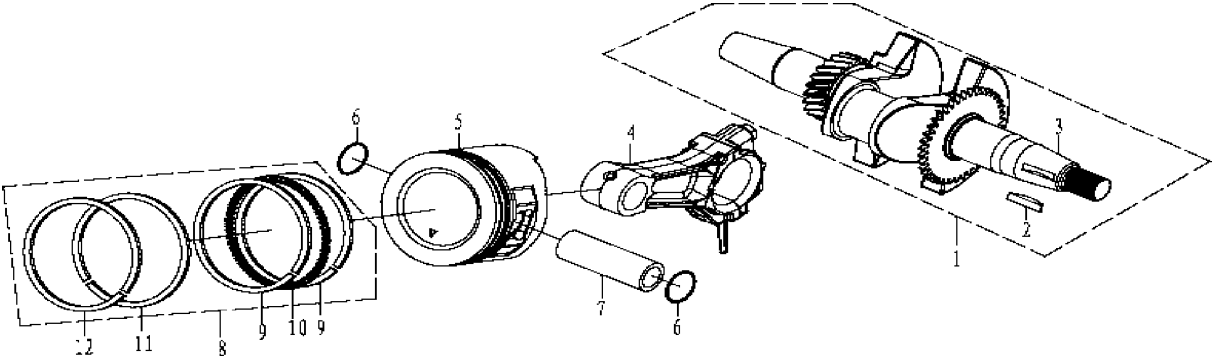

CRANKSHAFT

TF 230, 967316701, 2015-02

Ref	Part No	Description	Remark	QTY KIT
1	588 00 29-01	CRANKSHAFT ASSY		1
2	588 00 30-01	WOODRUFF KEY		1
3	588 00 31-01	CRANKSHAFT		1
4	588 00 32-01	CONNECTING ROD		1
5	588 00 33-01	PISTON		1
6	588 00 34-01	CLIP		2
7	588 00 35-01	PISTON PIN		1
8	588 00 36-01	PISTON RING		1
9	588 00 37-01	FILM		1
10	588 00 38-01	BUSH		1
11	588 00 39-01	RING		1
12	588 00 40-01	RING		1