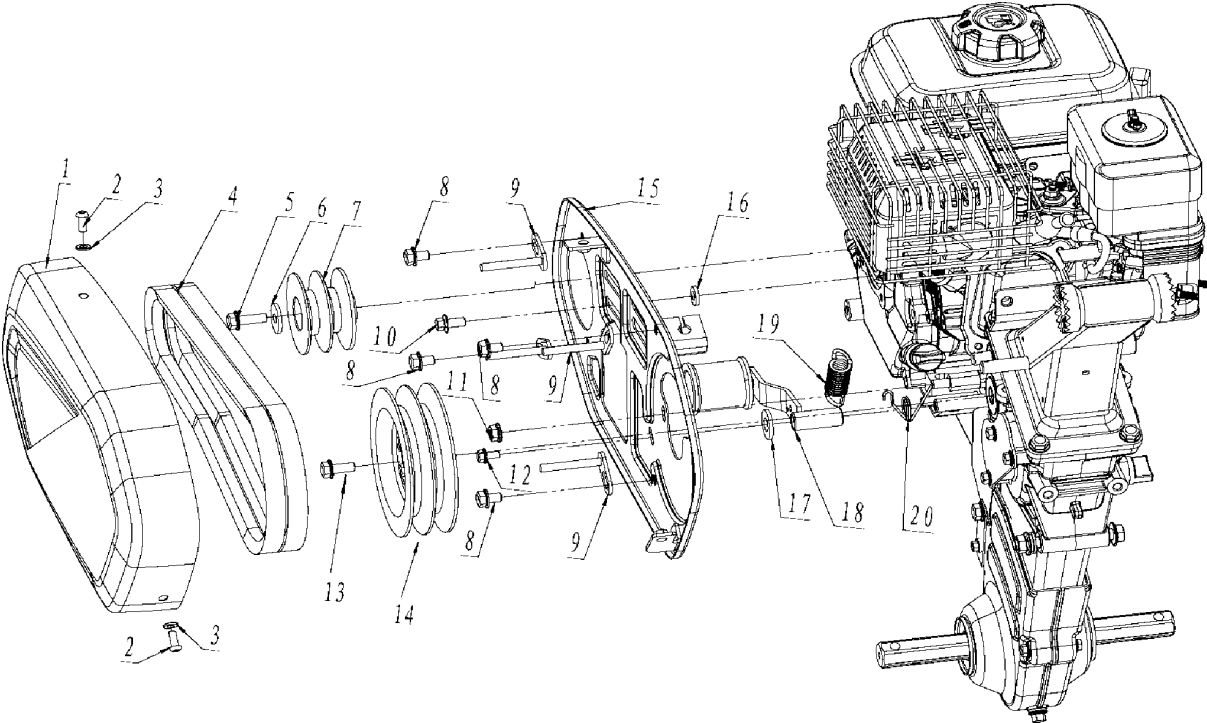

SPARE PARTS LIST

CULTIVATORS/TILLERS

TF 230, 967316701, 2015-02

BELT

TF 230, 967316701, 2015-02

Ref	Part No	Description	Remark	QTY KIT
1	587 95 34-01	BELT COVER		1
2	587 94 99-01	BOLT		2
3	587 93 69-01	WASHER		2
4	587 95 35-01	BELT		2
5	587 95 40-01	BOLT		1
6	587 98 14-01	WASHER		1
7	587 95 37-01	PULLEY		1
8	588 08 97-01	BOLT		4
9	587 95 42-01	LEVER		4
10	588 08 98-01	BOLT		1
11	587 93 73-01	NUT		1
12	588 08 99-01	BOLT		1
13	587 93 70-01	BOLT		1
14	587 95 74-01	PULLEY		1
15	587 98 15-01	BELT COVER		1
16	587 93 75-01	WASHER		1
17	588 09 00-01	WASHER		1
18	587 95 70-01	PULLEY		1
19	587 95 72-01	SPRING		1
20	587 95 73-01	SPRING		1

CONTROLS

TF 230, 967316701, 2015-02

Ref	Part No	Description	Remark	QTY KIT
1	588 00 69-01	ARM		1
2	588 00 71-01	BOLT		1
3	588 00 72-01	NUT		1
4	588 00 73-01	TIE ROD		1
5	588 00 74-01	SPRING		1
6	588 00 75-01	SPRING		1
7	588 00 76-01	CONTROL		1
8	588 00 77-01	BOLT		2
9	588 00 78-01	SCREW		1
10	588 01 69-01	CONNECTION		1
11	588 00 79-01	BOLT		1
12	588 01 70-01	CLAMP		1
13	588 00 80-01	WASHER		1

COVER

TF 230, 967316701, 2015-02

Ref	Part No	Description	Remark	QTY KIT
1	588 00 20-01	COVER		1
2	588 00 21-01	PLUG		1
3	588 00 22-01	SEALING		1
4	588 00 23-01	PLUG		1
5	588 00 25-01	BOLT		1
6	588 00 18-01	SEAL		1
7	588 00 24-01	DIPSTICK		1
8	588 00 26-01	DIPSTICK		1
9	587 94 21-01	BEARING		1
10	588 00 27-01	GASKET		1
11	588 00 28-01	PIN		2

CRANKCASE

TF 230, 967316701, 2015-02

Ref	Part No	Description	Remark	QTY KIT
1	588 00 08-01	CRANKCASE		1
2	588 47 61-01	SEAL		1
3	588 00 10-01	ARM		1
4	588 00 11-01	KEEPER		1
5	588 00 12-01	WASHER		1
6	588 00 13-01	GOVERNOR		1
7	588 00 16-01	BEARING		1
8	588 00 15-01	WASHER		2
9	588 00 17-01	BOLT		2
10	588 00 18-01	SEAL		1