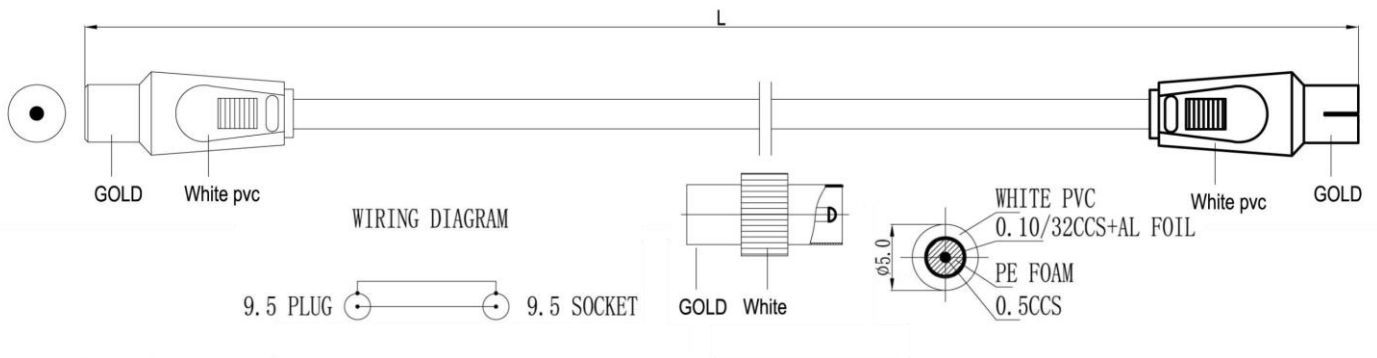

## RS PRO 2m TV Extension Cable with Male Cable with Coupler

Stock number: 2369054

EN

The RS Pro range of TV cables are constructed of coax cable with female to female connectors, they also come supplied with a male to male coupler, all contacts are Gold flashed for a high quality finish and anti-corrosive properties.